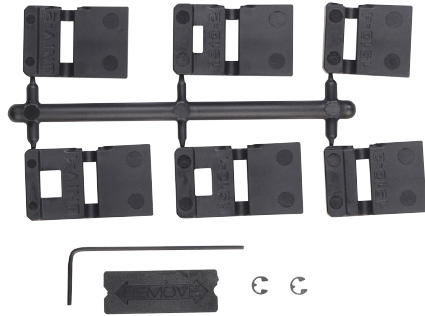

# TLR™ RM 1 LOW-PROFILE, RAIL MOUNTED TACTICAL LIGHTING SYSTEM

**Material/Lens** 6000 Series machined aircraft aluminum with black anodized finish. Switch housing: Impact and chemical resistant engineered polymer. High temperature, shock mounted, impact resistant Borofloat® glass.

**Dims/Weight** Length: 3.20 in. (8.12 cm); Width: 1.18 in. (2.98 cm); Height: 1.27 in. (3.22 cm); Weight: 2.74 oz. (77.9 grams) with battery.

**Light Source/ Output** White LED produces 500 lumens; 5,000 candela; 140m beam; runs 1.5 hours; user enabled strobe function; runs 3 hours (strobe).

Item	UPC	Part #
TLR RM 1 – Includes tail cap switch, remote pressure switch, mounting clips, key kit and lithium battery - Black	080926-69440-8	69440

69901

69902

69906

69177

85175

85177

85179

85180

Item	UPC	Part #
Key Kit (TLR-7/TLR-8) – Includes Rail Locating Keys for Universal or 1913 Picatinny style rails and mounting tools	080926-69177-3	69177
Lithium Batteries 2 Pack	080926-85175-7	85175
Lithium Batteries 6 Pack	080926-85180-1	85180
Lithium Batteries 12 Pack	080926-85177-1	85177
Lithium Batteries 400 Pack	080926-85179-5	85179
12 ga. MagRail	080926-69901-4	69901
M-16/AR-15 Rail	080926-69902-1	69902
REM 870 Rail	080926-69906-9	69906