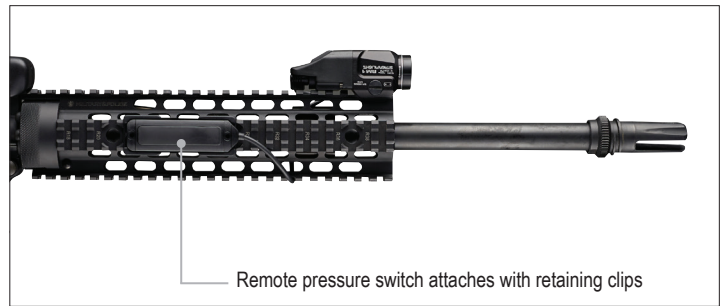

# TLR™ RM 1 LOW-PROFILE, RAIL MOUNTED TACTICAL LIGHTING SYSTEM

**Material/Lens** 6000 Series machined aircraft aluminum with black anodized finish. Switch housing: Impact and chemical resistant engineered polymer. High temperature, shock mounted, impact resistant Borofloat® glass.

**Dims/Weight** Length: 3.20 in. (8.12 cm); Width: 1.18 in. (2.98 cm); Height: 1.27 in. (3.22 cm); Weight: 2.74 oz. (77.9 grams) with battery.

**Light Source/ Output** White LED produces 500 lumens; 5,000 candela; 140m beam; runs 1.5 hours; user enabled strobe function; runs 3 hours (strobe).

**Switches** Multi-function, push button tactical tail switch or remote pressure switch. Quick press for constant on operation and press and hold for momentary operation. Double tap either switch within ¼ second activates strobe.

**Battery** Powered by one CR123A lithium batteries (included).

**Features**

- IPX7 rated design; waterproof to 1 meter for 30 minutes
- "Safe off" feature on bezel - unscrew until you feel it "stop" - prevents accidental activation, saves batteries
- Securely fits a broad range of weapons using key kit provided