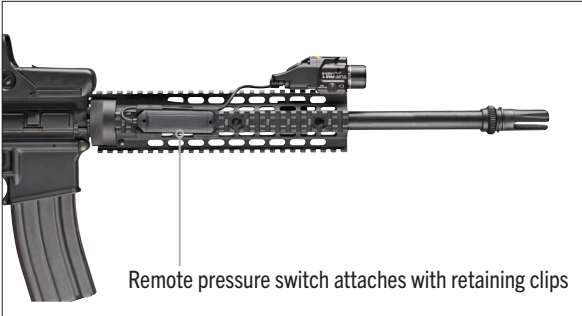

TLR[®] RM 1 LASER-G

HIGH CANDELA RAIL-MOUNTED LIGHT WITH GREEN LASER

Available Colors: ●

The low-profile TLR RM 1 Laser G features a longer reaching, tighter beam. It's designed to provide increased candela while maintaining the lumen output. Independently operating push-button and remote pressure switches provide the security of knowing you'll always have light. System is packaged as a kit offering everything you need to mount to your long gun.

KEY FEATURES

- Produces 11,000 candela; 210m beam
- White LED with integrated 510-530nm green laser
- Features independently operating push-button switch or remote pressure switch
- Front-loading battery capability

OUTPUT

LUMENS	500
CANDELA	11,000
DISTANCE	210m
RUN TIME	1.5 hrs

Strobe runs 3 hours // Laser runs 11 hours

ITEM NUMBERS

Description	UPC	Item #
TLR RM 1 Laser-G - System - Includes remote pressure switch, mounting clips and CR123A lithium battery - Black	080926-69443-9	69443
TLR RM 1 Laser-G - Light only - Includes key kit and CR123A lithium battery - Black	080926-69444-6	69444

BATTERY

- Powered by (1) CR123A lithium battery

MATERIAL/DURABILITY

- 6000 Series machined aircraft aluminum with black anodized finish
- Switch housing: Impact- and chemical-resistant engineered polymer
- High temperature, shock-mounted, impact-resistant BOROFLOAT[®] glass lens
- IPX4 water-resistant