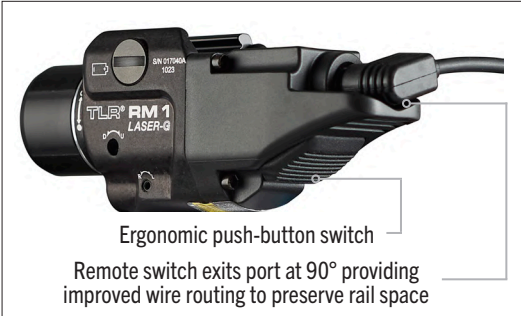

TLR[®] RM 1 LASER-G

HIGH CANDELA RAIL-MOUNTED LIGHT WITH GREEN LASER

Available Colors: ●

The low-profile TLR RM 1 Laser G features a longer reaching, tighter beam. It's designed to provide increased candela while maintaining the lumen output. Independently operating push-button and remote pressure switches provide the security of knowing you'll always have light. System is packaged as a kit offering everything you need to mount to your long gun.

KEY FEATURES

- Produces 11,000 candela; 210m beam
- White LED with integrated 510-530nm green laser
- Features independently operating push-button switch or remote pressure switch
- Front-loading battery capability

OUTPUT

LUMENS	500
CANDELA	11,000
DISTANCE	210m
RUN TIME	1.5 hrs

Strobe runs 3 hours // Laser runs 11 hours

ITEM NUMBERS

Description	UPC	Item #
TLR RM 1 Laser-G - System - Includes remote pressure switch, mounting clips and CR123A lithium battery - Black	080926-69443-9	69443
TLR RM 1 Laser-G - Light only - Includes key kit and CR123A lithium battery - Black	080926-69444-6	69444

BATTERY

- Powered by (1) CR123A lithium battery

MATERIAL/DURABILITY

- 6000 Series machined aircraft aluminum with black anodized finish
- Switch housing: Impact- and chemical-resistant engineered polymer
- High temperature, shock-mounted, impact-resistant BOROFLOAT[®] glass lens
- IPX4 water-resistant