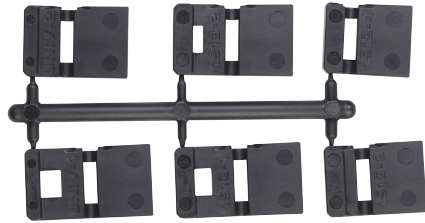

TLR-8®
LOW-PROFILE, RAIL MOUNTED TACTICAL LIGHT
WITH RED LASER

Material/Lens 6000 Series machined aircraft aluminum with black anodized finish. Switch housing: Impact and chemical resistant engineered polymer with elastomeric overmold. Borofloat high temperature glass.

Switch Low-profile, ambidextrous, multi-function push-button side switch

Battery Powered by one CR123A lithium battery (included)

Features

- Operating temperature: -20°F to +120°F
- IPX4 rated design; water resistant operation
- "Safe off" feature on bezel - unscrew until you feel it "stop" - prevents accidental activation, saves batteries
- Ambidextrous operation

Item	UPC	Part #
TLR-8 with red laser, rail locating keys and CR123A lithium battery - Box	080926-69410-1	69410

69901

69902

69906

69177

85175

85177

85179

85180

Item	UPC	Part #
Key Kit (TLR-7/TLR-8) – Includes Rail Locating Keys for Universal or 1913 Picatinny style rails and mounting tools	080926-69177-3	69177
Lithium Batteries 2 Pack	080926-85175-7	85175
Lithium Batteries 6 Pack	080926-85180-1	85180
Lithium Batteries 12 Pack	080926-85177-1	85177
Lithium Batteries 400 Pack	080926-85179-5	85179
12 ga. MagRail	080926-69901-4	69901
M-16/AR-15 Rail	080926-69902-1	69902
REM 870 Rail	080926-69906-9	69906