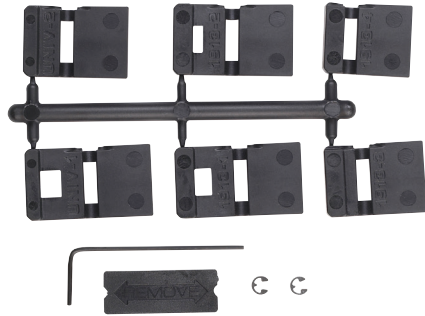

TLR-7® LOW-PROFILE, RAIL MOUNTED TACTICAL LIGHT

- Material/Lens** 6000 Series machined aircraft aluminum with black anodized finish. Switch housing: Impact and chemical resistant engineered polymer with elastomeric overmold. Borofloat high temperature glass
- Dims/Weight** Length: 2.15" (5.46 cm); Width: 1.18 in. (2.98 cm); Height: 1.27 in. (3.22 cm). Weight: 2.40 oz. (68.1 grams) with battery
- Light Source/ Output** White LED produces 500 lumens; 4,300 candela; 131m beam; runs 1.5 hours; user enabled strobe function
- Switch** Low-profile, ambidextrous, multi-function push-button side switch
- Battery** Powered by one 3 Volt CR123A lithium battery (included)
- Features**
 - Operating temperature: -40°F to +120°F
 - IPX7 rated design; waterproof to 1 meter for 30 minutes
 - "Safe off" feature on bezel - unscrew until you feel it "stop" - prevents accidental activation, saves batteries
 - Ambidextrous operation
- Approvals** Meets applicable European Community Directives.
- Warranty** Streamlight warrants this product to be free of defects for a lifetime of use except for batteries and bulbs, abuse and normal wear. We will repair, replace or refund the purchase price of this product should we determine it to be defective. This limited lifetime warranty also excludes rechargeable batteries, chargers, switches and electronics which have a 2 year warranty with proof of purchase. THIS IS THE ONLY WARRANTY, EXPRESSED OR IMPLIED, INCLUDING ANY WARRANTY OF MERCHANTABILITY OR FITNESS FOR A PARTICULAR PURPOSE. INCIDENTAL, CONSEQUENTIAL OR SPECIAL DAMAGES ARE EXPRESSLY DISCLAIMED EXCEPT WHERE SUCH LIMITATION IS PROHIBITED BY LAW. You may have other specific legal rights which vary by jurisdiction.

Item	UPC	Part #
TLR-7 with rail locating keys and CR123A lithium battery - Box	080926-69420-0	69420

69901

69902

69906

69177

85175

85177

85179