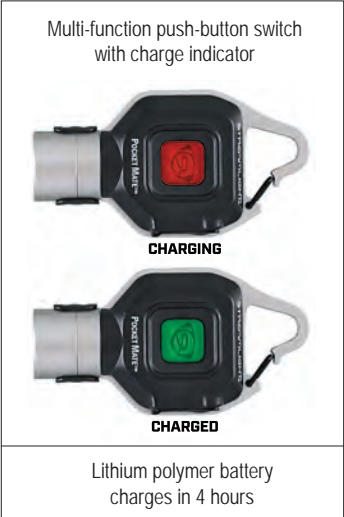

POCKET MATE® USB

ULTRA-COMPACT, USB RECHARGEABLE
HIGH-PERFORMANCE HANDS-FREE LIGHT

Carabiner shape hangs cleanly on key ring, zipper, etc.

Material/Lens Impact resistant polycarbonate and machined aluminum frame. Unbreakable polycarbonate lens.

Dims/Weight Length: 2.0 in. (5.1 cm) Body Diameter: 0.5 in. (1.27 cm) Weight: 0.5 oz (14.2 grams)

Light Source/ Output Bright white LED with high and low modes
 – High: 325 lumens; 1,450 candela; 76m beam; runs 20 minutes
 – Low: 45 lumens; 200 candela; 28m beam; runs 1 hour

Switch Multi-function push-button switch

Battery Lithium polymer battery charges in 4 hours
 Charge indicator: Red = charging Green = fully charged

Features – IPX4 weather resistant; 1m impact resistance tested