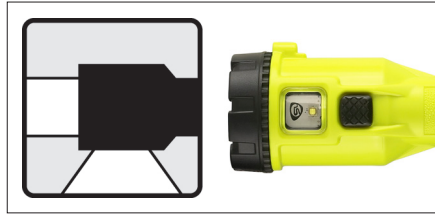

DUALIE® RECHARGEABLE

INTRINSICALLY SAFE, MULTI-FUNCTION FLASHLIGHT

Dual beams for forward and downward facing light

Available Colors:

See what's in front of you and at your feet with the Dualie Rechargeable. Its bright light, which shines both ahead of you and downward, helps you avoid slips, trips, and falls while reducing battery costs. Optional magnetic clip for hands-free use.

KEY FEATURES

- Intrinsically safe
- Features two beams that intersect for optimum path illumination with no blind spots
- Dual head switches for easy beam selection and one-handed operation

OUTPUT

	SPOT	FLOOD	COMBO
LUMENS	230	110	325
CANDELA	15,000	70	--
DISTANCE	245m	17m	--
RUN TIME	10 hrs	20 hrs	7 hrs

see reverse for additional item numbers

BATTERY

- 3,300 mAh lithium-ion battery
- Fully recharges within 10 hours

MATERIAL/DURABILITY

- Durable, non-conductive, corrosion-proof polymer resin; rocky stipple texture for a sure grip
- Unbreakable polycarbonate face cap and side lens with scratch-resistant coating
- Rugged, integrated, snag-free clip (with optional magnet) conforms to body; grabs onto shirts, pockets and gear for hands-free use
- IP67 dust-tight and waterproof to 1m for 30 minutes
- 2m impact resistance tested