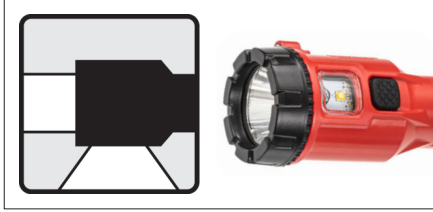

DUALIE® RECHARGEABLE ATEX

ZONE 0 RATED, MULTI-FUNCTION FLASHLIGHT

Dual beams for forward and downward facing light

Available Colors: ●

See what's in front of you and at your feet with the Dualie Rechargeable ATEX. Its bright light, which shines both ahead of you and downward, helps you avoid slips, trips, and falls while reducing battery costs. Integrated magnetic clip for hands-free use.

KEY FEATURES

- Zone 0 rated
- Features two beams that intersect for optimum path illumination with no blind spots
- Dual head switches for easy beam selection and one-handed operation

OUTPUT

	SPOT	FLOOD	COMBO
LUMENS	230	110	325
CANDELA	15,000	70	--
DISTANCE	245m	17m	--
RUN TIME	10 hrs	20 hrs	7 hrs

BATTERY

- 3,300 mAh lithium-ion battery
- Fully recharges within 10 hours

MATERIAL/DURABILITY

- Durable, anti-static, non-conductive, corrosion-proof polymer resin; rocky stipple texture for a sure grip
- Unbreakable polycarbonate face cap and side lens with scratch-resistant coating
- Rugged, integrated, snag-free clip conforms to body; grabs onto shirts, pockets and gear for hands-free use
- IP67 dust-tight and waterproof to 1m for 30 minutes
- 2m impact resistance tested