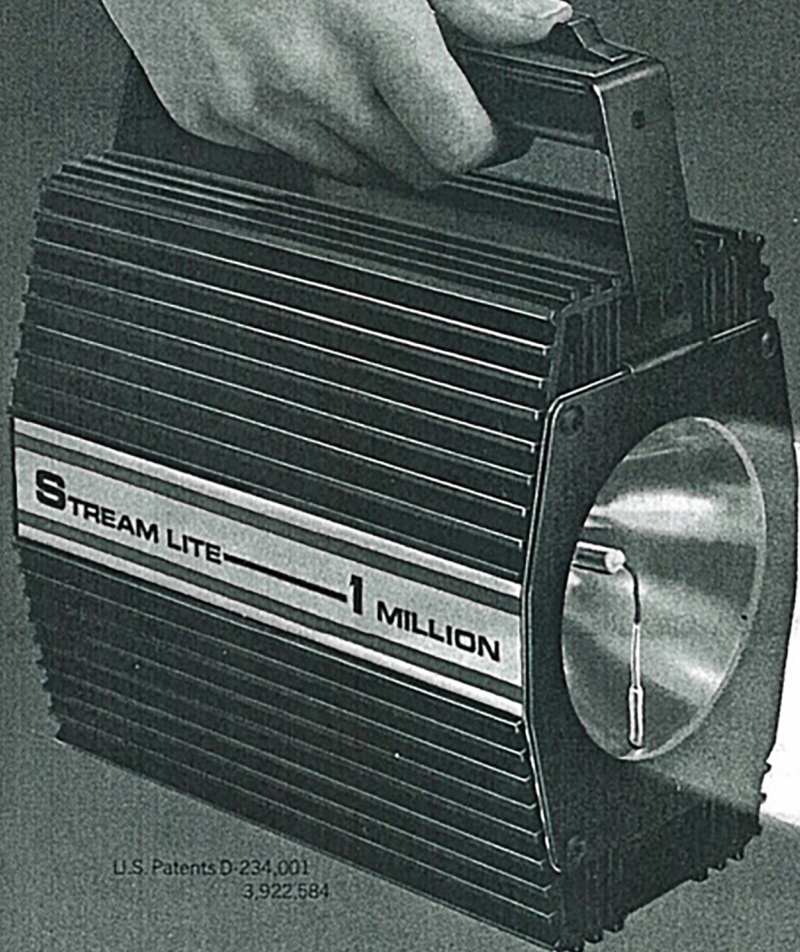

STREAM LITE — 1 MILLION™

Bulletin No. 102

1,000,000 Candlepower

- XENON PORTABLE SEARCHLIGHT
- INCREASES SURVEILLANCE CAPABILITIES
- TRUE COLOR RENDITION AT MORE THAN 500 YARDS
- NON-LETHAL DEFENSIVE WEAPON (OBSERVATION WITHOUT INTIMIDATION)
- OPERATES FROM A POWER PACK, OR AUTO OR BOAT ELECTRICAL SYSTEM
- LIGHT WEIGHT, COMPACT

U.S. Patents D-234,001
3,922,584

STREAM LITE 1 MILLION, the world's most powerful handheld searchlight, is now available for security, surveillance, and other commercial and industrial applications. This small, light-weight searchlight produces an intense beam of one million candle power—fifty times brighter than an automobile headlight—brighter than the landing lights of a "747" aircraft.

STREAM LITE 1 MILLION uses a powerful xenon-arc lamp in a highly efficient reflector to produce an intense "sun-like" beam of white light. With its narrow beam the STREAM LITE 1 MILLION is capable of illuminating targets at distances of more than a mile. The color spectrum of its light beam provides true color rendition and excellent target identification.

These features make the STREAM LITE 1 MILLION ideally suited for particular far reaching applications in law enforcement, search, surveillance, navigation, rescue, inspection, non-lethal defense, and various industrial applications.