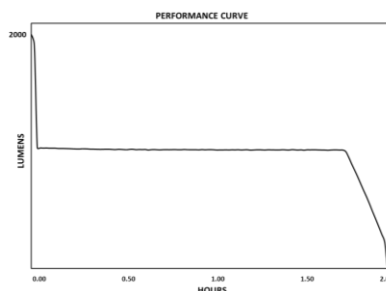

FEATURES:

- High-power LED for extreme brightness. Intensity selector switch indicates mode at a glance.
- Ergonomic anti-roll body design with textured grip.
- Multiple charging options.
- IPX7-rated; waterproof operation to 1 meter submersion. *Not a dive light or for underwater use.*
- 2-meter impact resistance tested.
- Serialized for positive identification.
- LED charge-continuity indicator on charger base.
- Snap-in, PiggyBack charger mounts in any position.

APPROVALS:

- Meets applicable United Kingdom and European Community Directives
- CEC Compliant
- **TAA** Trade Agreement Act-Compliant

WARRANTY:

Streamlight's Limited Lifetime Warranty

OPTIONAL ACCESSORIES:

Safety wands, holster, color filters, 5-unit bank charger, smart charger, AC adapters

	FL1 STANDARD	HIGH	MEDIUM	LOW
OUTPUT		2,000 LUMENS	850 LUMENS	100 LUMENS
RUN TIME		2h	4h	24h
DISTANCE		315m	200m	70m
INTENSITY		25,000cd	10,000cd	1,200cd

All performance claims tested to ANSI/PLATO FL1-2019 Standard
All rights reserved. BOROFLOAT® is a registered trademark of SCHOTT AG.