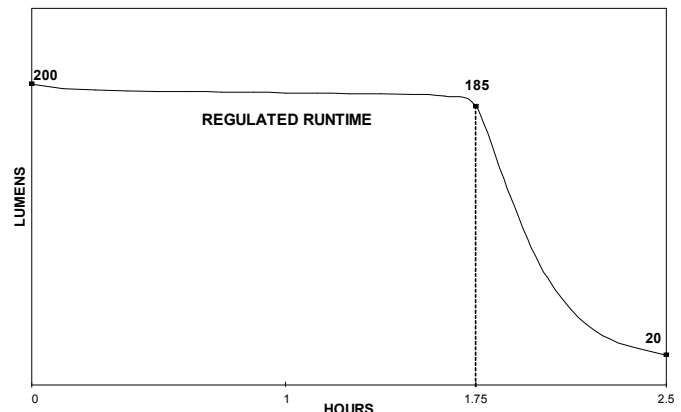

RUN TIME:

See chart. All claims to 10% of initial lumen output. Strobe: 6 continuous hours.

ON/OFF:

Multi-function, push-button tactical tailswitch. One handed operation of momentary, variable intensity or strobe mode.

BATTERY:

Two (2) 3 Volt CR123A Lithium batteries with a shelf life of 10 years.

FEATURES:

C4®LED technology for extreme brightness.

IPX4 rated design; water resistant operation.

3 meter impact resistance tested.

Solid State Power Regulation provides maximum light output throughout battery life.

Serialized for positive identification.

Removable pocket clip.

Anti-roll head.

APPROVALS:

Meets applicable European Community Directives.

WARRANTY:

Streamlight's Limited Lifetime Warranty warrants this product to be free of defect, including the LED, for a lifetime of use. We will repair, replace or refund the purchase price, at our option, of any Streamlight product that does not work as a result of a manufacturing defect for as long as you own it. This limited lifetime warranty excludes abuse, batteries, switches, electronics and normal wear and tear. Switches and electronics have a two (2) year warranty with proof of purchase.

OPTIONAL

ACCESSORIES:

Color Filters and IR "Flip Lens" cover, Holster, Rail mount, Remote switch.

	FL 1 STANDARD	HIGH	LOW
OUTPUT		200 LUMENS	10 LUMENS
RUNTIME		2h 30min	50h
DISTANCE		210m	47m
INTENSITY		11,000cd	550cd

Strobe Runtime: 6 hours

X PERFORMANCE CURVE

All performance claims tested to ANSI/NEMA FL1-2009 Standard

Issued: 12/06/2010

Revised: 03/22/2011 Rev: 1

Assembled In The USA.

Document #233