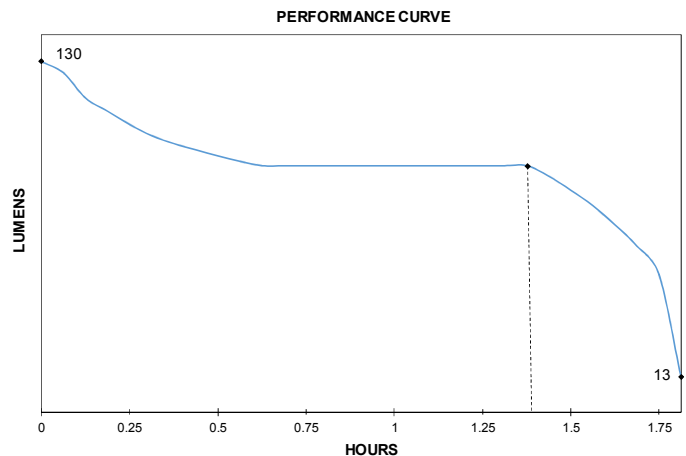

LIGHT SOURCE: C4® LED technology, impervious to shock with a 50,000 hour lifetime.

LIGHT OUTPUT: High - 130 Lumens, 1230 candela peak beam intensity, and 70 meter beam distance.
Low - 20 Lumens, 230 candela peak beam intensity, and 30 meter beam distance.
Optimized electronics provides regulated intensity.

ON/OFF: Multi-function, push-button tactical tail switch. One handed operation of momentary, variable intensity or strobe mode. TEN-TAP® programmable switch allows user selection of one of three different programs: high/strobe/low (factory default), high only, or low/high.

RUN TIME: See chart. All claims are to 10% of initial lumen output.

BATTERY: Two (2) AAA alkaline batteries.

FEATURES: C4® LED technology for extreme brightness.
LED Solid State Power Regulation provides maximum light output throughout battery life.
IPX7 rated design; waterproof to 1 meter for 30 minutes.
1 meter impact resistance tested.
TEN-TAP® programmable switch allows user to select one of three different programs.
Anti-roll face cap.
Removable pocket clip.
Serialized for positive identification.

WARRANTY: Streamlight's Limited Lifetime Warranty.

APPROVALS: Meets applicable European Community directives.

OPTIONAL ACCESSORIES: Holster.

	FL1 STANDARD	HIGH	LOW
OUTPUT		130 LUMENS	20 LUMENS
RUNTIME		1h 45min	13h
DISTANCE		70m	30m
INTENSITY		1230cd	230cd

Strobe Runtime: 3.5 hours

All performance claims tested to ANSI/NEMA FL1-2009 Standard

Issued: 1/11/2012

Revised: 12/15/2016

Rev: 2

Made In China

Document #207