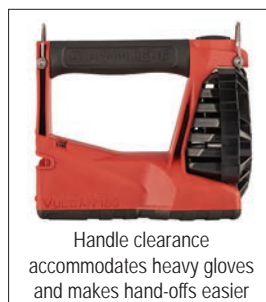

Developed for use in hazardous locations a portable scene light platform, the Zone 0 safety rated Vulcan 180 is lightweight and rechargeable. Combine its three bright white LEDs with cordless operation to eliminate trip hazards.

<p>High and low modes:</p> <ul style="list-style-type: none"> - High for a bright, far-reaching beam: 400 lumens; 316m beam; runs 10 hours - Low for a less intense beam and longer run time: 130 lumens; 128m beam; runs 24 hours
<p>High-impact, super-tough nylon body; head constructed from high grade aluminum encased in super-tough nylon</p>
<p>IPX4 water-resistant 2m impact resistance tested</p>

<p>ATEX II 1G Ex iaT4 Ga DEMKO 19 ATEX 2307X IECEX Ex ia IIC T4 Ga IECEx UL 19.0115x Rack meets requirements of NFPA 1901-14.1.10.2 (2016) mounted in any position</p>
<p>18.8cm; 1.12kg</p>
<p>Limited Lifetime Warranty Visit streamlight.com for full warranty information</p>
<p>#44342 - Vulcan 180 HAZ-LO Standard System - 230V AC/12V DC - Orange ATEX #44343 - Vulcan 180 HAZ-LO Std Sys - 240V UK AC/12V DC - Orange ATEX #44344 - Vulcan 180 HAZ-LO Std Sys - 240V AUS/NZ AC/12V DC - Orange ATEX #44341 - Vulcan 180 HAZ-LO Std Sys - 120V/100V AC/12V DC - Orange ATEX #44345 - Vulcan 180 HAZ-LO Vehicle Mount System - 12V DC - Orange ATEX #44340 - Vulcan 180 HAZ-LO - Light only - Orange - ATEX</p>