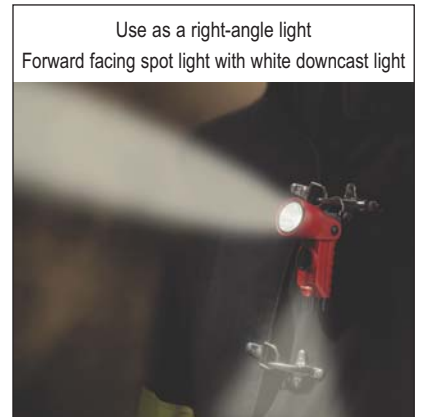

Giving you the ultimate versatility in a firefighter's light, the Vantage 180 goes instantly from a helmet light to a handheld light to a right-angle light.

Wear it, hold it, clip it, or even hang it!

High and low modes:

- High for a super-bright spot beam: 250 lumens; 7,200 candela; 170m beam; runs 4 hours
- Low for a less intense beam and longer run time: 100 lumens; 2,650 candela; 103m beam; runs 12 hours

Rear LED Taillight changes from blue to white:

- Blue LED for helmet mount use and visibility in heavy smoke
- White LED for a downcast flood light to see what's at your feet; switches from blue when head is at a 90° angle

High-impact, "super-tough" nylon chemically-resistant engineering polymer construction
Integrated multi-function stainless steel pocket clip for a variety of attachment methods
Turnout gear attachment hook