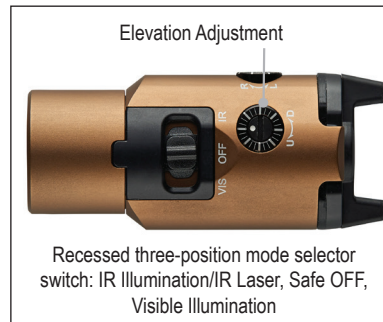

## Low-profile, weapon mounted tactical light with integrated IR LED Illuminator/Laser and visible White LED Illuminator.

<p>White LED delivers 5,000 candela; 300 lumens; runs 1.5 hours</p> <p>Deep-dish parabolic reflector produces a concentrated beam with optimum peripheral illumination</p>
<p>Infrared LED - 850 nm, 600mW/sr (min) radiant intensity provides optimum illumination when using night vision equipment</p> <p>Infrared Laser - 850 nm, Class 1, eye safe IR Laser with 3 mrad adjustment increment markings; output power less than .08mW</p> <p>IR Illuminator/IR Laser runs 12 hours</p>
<p>Windage and Elevation adjustment screws provide tactical indication for mode switch being set to IR position</p>

<p>Powered by one CR123A lithium battery (included)</p>
<p>Operating temperature: -25°F to +140°F</p>
<p>IPX7 waterproof to 1m for 30 minutes</p>
<p>3.3" (8.39 cm); 3.82 oz (108 grams) with battery</p>
<p>Limited Lifetime Warranty Visit <a href="http://streamlight.com">streamlight.com</a> for full warranty information</p>
<p>#69191 - TLR-VIR II with rail locating keys and CR123A lithium battery - Box - Coyote #69192 - TLR-VIR II with rail locating keys and CR123A lithium battery - Box - Black</p>