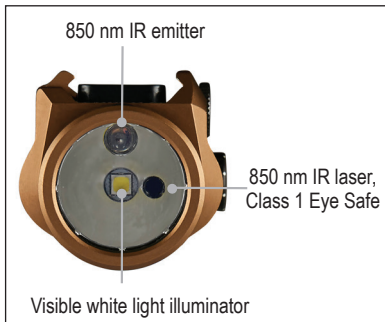

## Low-profile, weapon mounted tactical light with integrated IR LED Illuminator/Laser and visible White LED Illuminator.

<p>White LED delivers 5,000 candela; 300 lumens; runs 1.5 hours</p> <p>Deep-dish parabolic reflector produces a concentrated beam with optimum peripheral illumination</p>
<p>Infrared LED - 850 nm, 600mW/sr (min) radiant intensity provides optimum illumination when using night vision equipment</p> <p>Infrared Laser - 850 nm, Class 1, eye safe IR Laser with 3 mrad adjustment increment markings; output power less than .08mW</p> <p>IR Illuminator/IR Laser runs 12 hours</p>
<p>Windage and Elevation adjustment screws provide tactical indication for mode switch being set to IR position</p>

<p>Powered by one CR123A lithium battery (included)</p>
<p>Operating temperature: -25°F to +140°F</p>
<p>IPX7 waterproof to 1m for 30 minutes</p>
<p>3.3" (8.39 cm); 3.82 oz (108 grams) with battery</p>
<p>Limited Lifetime Warranty Visit <a href="http://streamlight.com">streamlight.com</a> for full warranty information</p>
<p>#69191 - TLR-VIR II with rail locating keys and CR123A lithium battery - Box - Coyote #69192 - TLR-VIR II with rail locating keys and CR123A lithium battery - Box - Black</p>