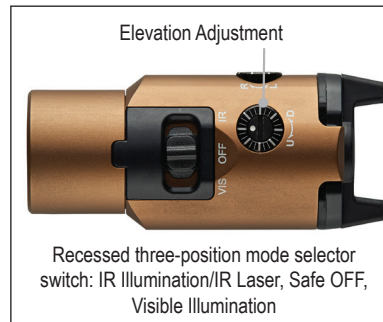

Low-profile, weapon mounted tactical light with integrated IR LED Illuminator/Laser and visible White LED Illuminator.

<p>White LED delivers 5,000 candela; 300 lumens; runs 1.5 hours</p> <p>Deep-dish parabolic reflector produces a concentrated beam with optimum peripheral illumination</p>
<p>Infrared LED - 850 nm, 600mW/sr (min) radiant intensity provides optimum illumination when using night vision equipment</p> <p>Infrared Laser - 850 nm, Class 1, eye safe IR Laser with 3 mrad adjustment increment markings; output power less than 0.8mW</p> <p>IR Illuminator/IR Laser runs 12 hours</p>
<p>Windage and Elevation adjustment screws provide tactical indication for mode switch being set to IR position</p>

<p>Powered by one CR123A lithium battery (included)</p>
<p>Operating temperature: -25°F to +140°F</p>
<p>IPX7 waterproof to 1m for 30 minutes</p>
<p>3.3" (8.39 cm); 3.82 oz (108 grams) with battery</p>
<p>Limited Lifetime Warranty Visit streamlight.com for full warranty information</p>
<p>#69191 - TLR-VIR II with rail locating keys and CR123A lithium battery - Box - Coyote #69192 - TLR-VIR II with rail locating keys and CR123A lithium battery - Box - Black</p>