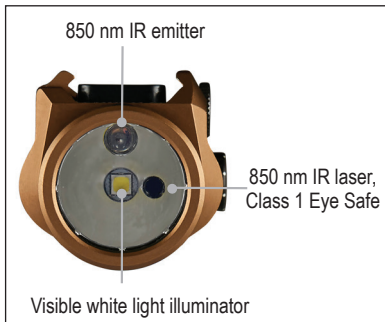

Low-profile, weapon mounted tactical light with integrated IR LED Illuminator/Laser and visible White LED Illuminator.

<p>White LED delivers 5,000 candela; 300 lumens; runs 1.5 hours</p> <p>Deep-dish parabolic reflector produces a concentrated beam with optimum peripheral illumination</p>
<p>Infrared LED - 850 nm, 600mW/sr (min) radiant intensity provides optimum illumination when using night vision equipment</p> <p>Infrared Laser - 850 nm, Class 1, eye safe IR Laser with 3 mrad adjustment increment markings; output power less than 0.8mW</p> <p>IR Illuminator/IR Laser runs 12 hours</p>
<p>Windage and Elevation adjustment screws provide tactical indication for mode switch being set to IR position</p>

<p>Powered by one CR123A lithium battery (included)</p>
<p>Operating temperature: -25°F to +140°F</p>
<p>IPX7 waterproof to 1m for 30 minutes</p>
<p>3.3" (8.39 cm); 3.82 oz (108 grams) with battery</p>
<p>Limited Lifetime Warranty Visit streamlight.com for full warranty information</p>
<p>#69191 - TLR-VIR II with rail locating keys and CR123A lithium battery - Box - Coyote #69192 - TLR-VIR II with rail locating keys and CR123A lithium battery - Box - Black</p>