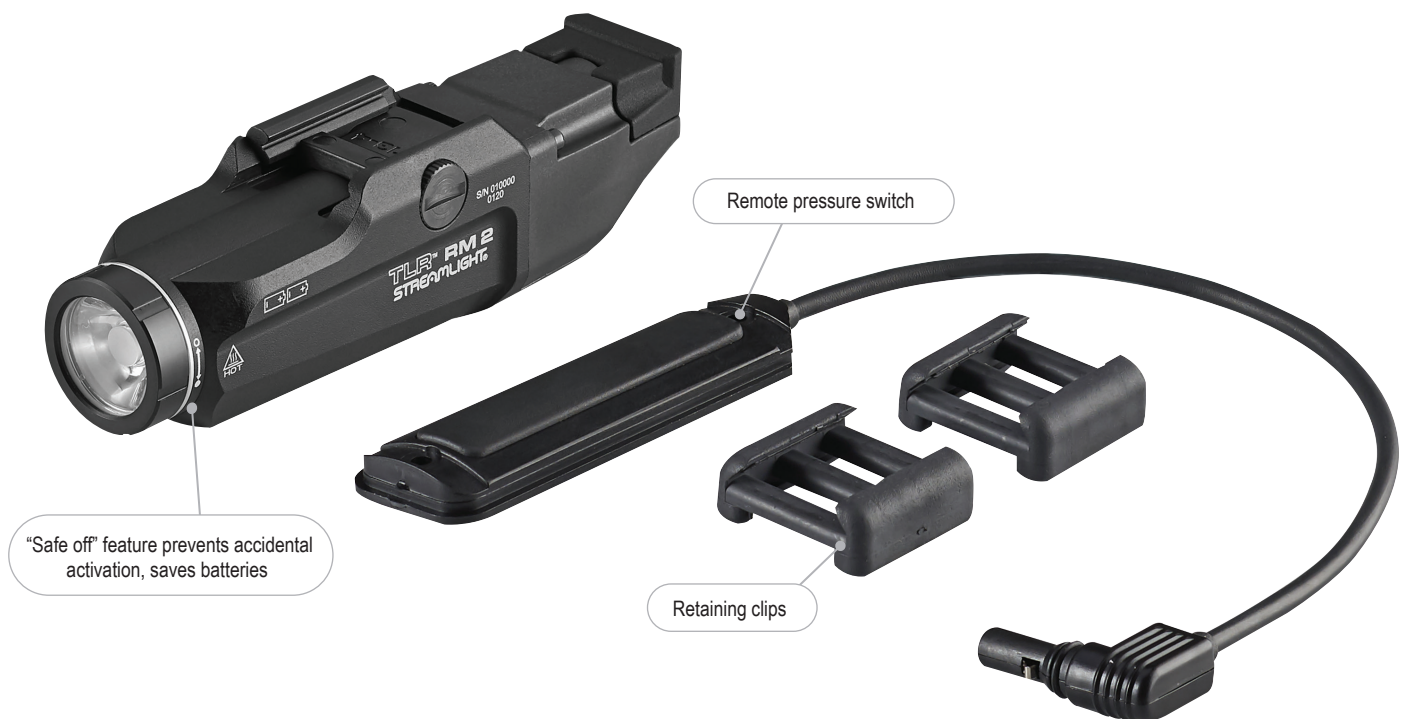

The low-profile TLR RM 2 features independently operating push-button and remote pressure switches to provide the security of knowing you'll always have light. Packaged as a kit offering everything you need to mount to your long gun.

1,000 lumens; 200m beam; runs 1.5 hours
User enabled strobe function; runs 3 hours (strobe)
Custom optic produces a narrow beam with optimum peripheral illumination
Uses two CR123A lithium batteries (included)
Durable anodized machined aircraft aluminum construction

IPX7; waterproof to 1m for 30 minutes
4.55" (11.55 cm); 4.55 oz. (129g) with batteries
Limited Lifetime Warranty Visit streamlight.com for full warranty information
#69450 - TLR RM 2 - Includes rail locating keys, tail cap switch, remote pressure switch, mounting clips & two lithium batteries - Box
#69451 - TLR RM 2 - Includes rail locating keys and two lithium batteries - Box