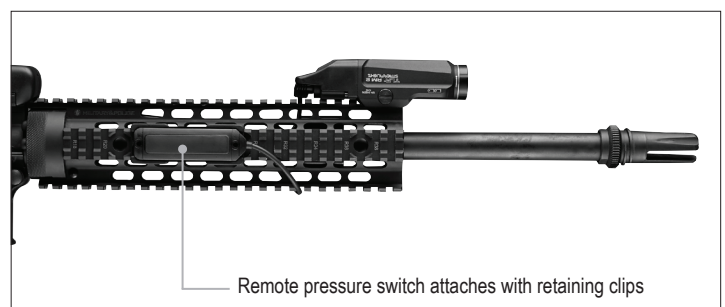

The low-profile TLR RM 2 features independently operating push-button and remote pressure switches to provide the security of knowing you'll always have light. Packaged as a kit offering everything you need to mount to your long gun.

1,000 lumens; 200m beam; runs 1.5 hours
User enabled strobe function; runs 3 hours (strobe)
Custom optic produces a narrow beam with optimum peripheral illumination
Uses two CR123A lithium batteries (included)
Durable anodized machined aircraft aluminum construction

IPX7; waterproof to 1m for 30 minutes
4.55" (11.55 cm); 4.55 oz. (129g) with batteries
Limited Lifetime Warranty Visit streamlight.com for full warranty information
#69450 - TLR RM 2 - Includes rail locating keys, tail cap switch, remote pressure switch, mounting clips & two lithium batteries - Box
#69451 - TLR RM 2 - Includes rail locating keys and two lithium batteries - Box