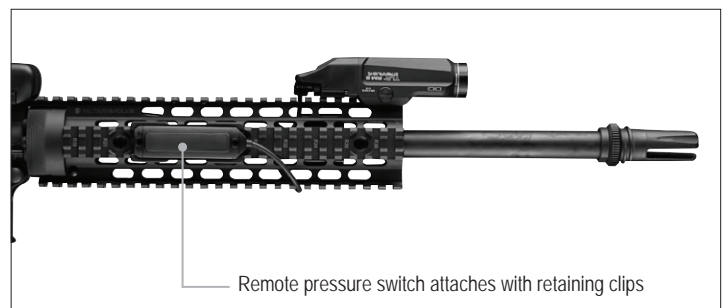

The low-profile TLR RM 2 features independently operating push-button and remote pressure switches to provide the security of knowing you'll always have light. Packaged as a kit offering everything you need to mount to your long gun.

1,000 lumens; 200m beam; runs 1.5 hours User enabled strobe function; runs 3 hours (strobe)
Custom optic produces a narrow beam with optimum peripheral illumination
Uses two CR123A lithium batteries (included)
Durable anodized machined aircraft aluminum construction

IPX7; waterproof to 1m for 30 minutes
4.55" (11.55 cm); 4.55 oz. (129g) with batteries
Limited Lifetime Warranty Visit streamlight.com for full warranty information
#69450 - TLR RM 2 - Includes rail locating keys, tail cap switch, remote pressure switch, mounting clips & two lithium batteries - Box
#69451 - TLR RM 2 - Includes rail locating keys and two lithium batteries - Box