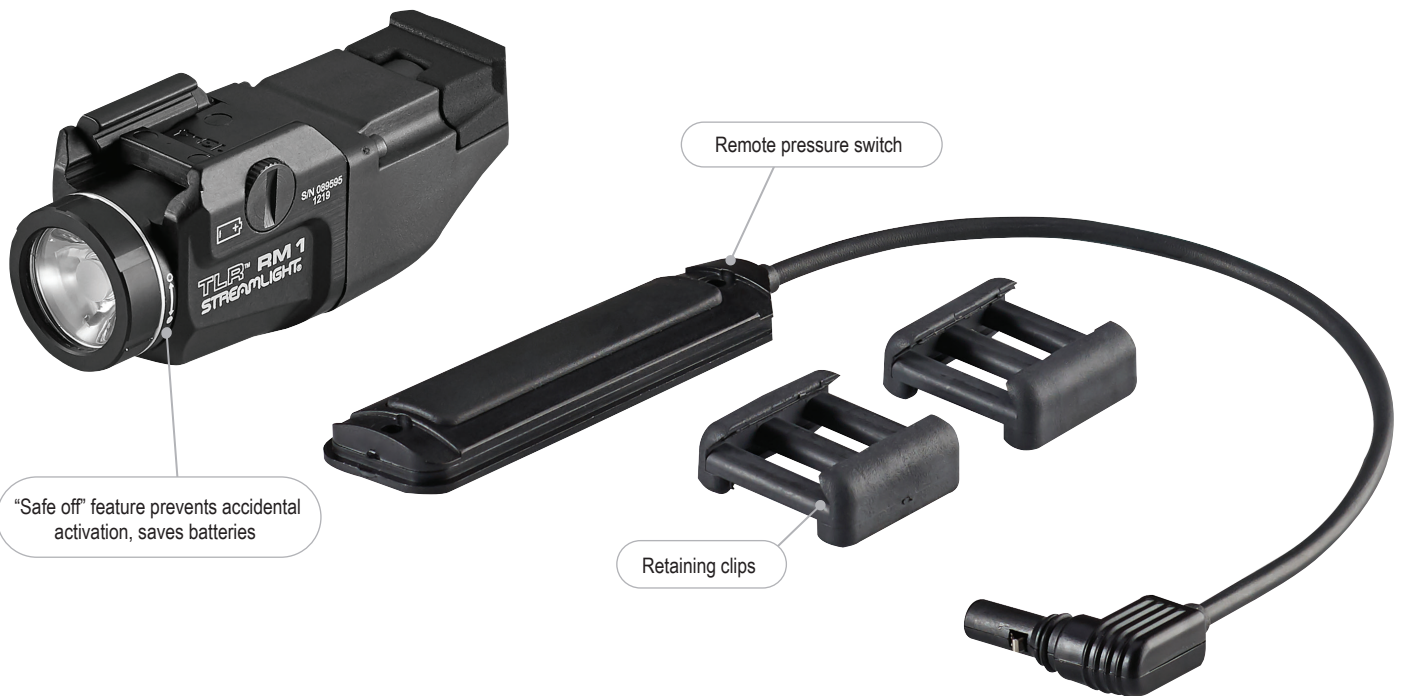

The low-profile TLR RM 1 features independently operating push-button and remote pressure switches to provide the security of knowing you'll always have light. Packaged as a kit offering everything you need to mount to your long gun.

500 lumens; 140m beam; runs 1.5 hours
User enabled strobe function; runs 3 hours (strobe)
Custom optic produces a narrow beam with optimum peripheral illumination
Uses one CR123A lithium battery (included)
Durable anodized machined aircraft aluminum construction

IPX7; waterproof to 1m for 30 minutes
3.2" (8.12 cm); 2.74 oz. (77.9g) with battery
Limited Lifetime Warranty Visit streamlight.com for full warranty information
#69440 - TLR RM 1 - Includes rail locating keys, tail cap switch, remote pressure switch, mounting clips and lithium battery - Box
#69441 - TLR RM 1 - Includes rail locating keys and lithium battery - Box