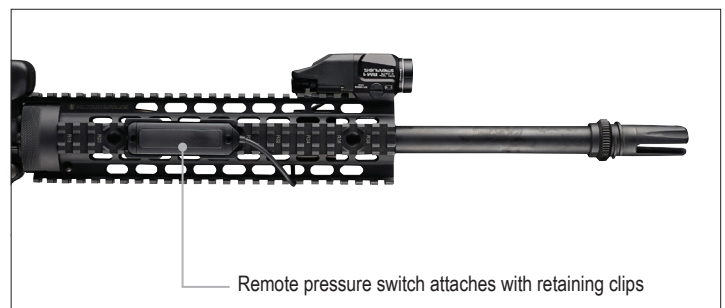

The low-profile TLR RM 1 features independently operating push-button and remote pressure switches to provide the security of knowing you'll always have light. Packaged as a kit offering everything you need to mount to your long gun.

500 lumens; 140m beam; runs 1.5 hours
User enabled strobe function; runs 3 hours (strobe)
Custom optic produces a narrow beam with optimum peripheral illumination
Uses one CR123A lithium battery (included)
Durable anodized machined aircraft aluminum construction

IPX7; waterproof to 1m for 30 minutes
3.2" (8.12 cm); 2.74 oz. (77.9g) with battery
Limited Lifetime Warranty Visit streamlight.com for full warranty information
#69440 - TLR RM 1 - Includes rail locating keys, tail cap switch, remote pressure switch, mounting clips and lithium battery - Box
#69441 - TLR RM 1 - Includes rail locating keys and lithium battery - Box