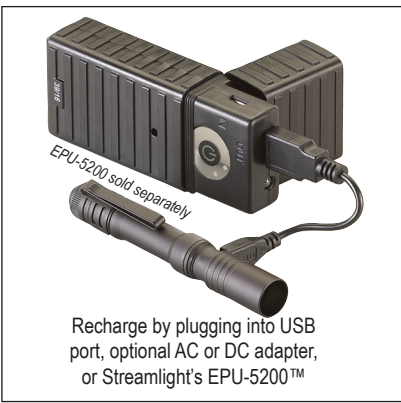

Our popular MicroStream is now available in a rechargeable model. Ultra-compact, this personal light, which fits in the palm of your hand or comfortably in your pocket, provides unparalleled performance for its size.

Unbreakable polycarbonate lens

Sliding metal sleeve protects USB port

Multi-function push-button tail switch

Lithium ion battery recharges in 4 hours

Removable, multi-directional pocket clip

Durable, anodized machined aircraft aluminum construction

Recharge by plugging into USB port, optional AC or DC adapter, or Streamlight's EPU-5200™

Pocket clip attaches to visor for hands-free use

White LED with high and low modes: - High: 250 lumens; 1,150 candela; 68m beam distance; runs 1.5 hours - Low: 50 lumens; 250 candela; 31m beam; runs 3.5 hours
Lithium ion battery recharges in 4 hours Charge indicator: - Lights red when charging - Lights green when fully charge
Fully regulated output for consistent lumen performance over the battery life
IPX4 water-resistant; 1 meter impact resistance tested