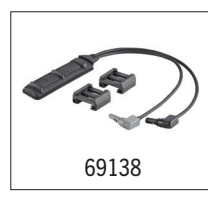

PROTAC RAIL MOUNT ACCESSORIES

DESCRIPTION	ITEM #	PROTAC RAIL MOUNT 1 RAIL MOUNT 2	PROTAC RAIL MOUNT HL-X	PROTAC RAIL MOUNT 1L-X	PROTAC RAIL MOUNT 1L-X PRO	PROTAC 2.0 RAIL MOUNT SERIES	PROTAC RAIL MOUNT HL-X PRO RAIL MOUNT HP-X PRO RAIL MOUNT VIR PRO
CR123A Lithium Batteries - 2pk	85175	√	√	√	√		√
CR123A Lithium Batteries - 6pk	85177	√	√	√	√		√
CR123A Lithium Batteries - 12pk	85179	√	√	√	√		√
CR123A Lithium Batteries - 400pk	85180	√	√	√	√		√
SL-B26 Battery Pack Charger Kit, USB (Includes (2) SL-B26 battery packs and USB cord)	22010		√				√
SL-B26 Battery Pack Charger Kit, 120V AC (Includes (2) SL-B26 battery packs and USB cord)	22011		√				√
8-Unit SL-B26 Bank Charger - 120V DC	20224		√				√
SL-B26 Battery Pack - 1pk	22101		√				√
SL-B50 Battery Pack - 1pk	22111					√	
SL-B9 Battery Pack - 2pk	20237			√	√		
120V AC USB Charge Cord	22071		√				
22" (55.88 cm) USB-C Cord	22084		√	√	√	√	
Red Filter	69115	√					
Blue Filter	69116	√					
Green Filter	69117	√					
IR Filter	69118	√					
Opaque Filter	69124	√					
M-LOK® Mount	88300	√	√	√	√	√	√
Jack-Cap®	88130						√
ProTac® 2.0 RM Tail Switch	89020					√	
Remote Retaining Clips	88178	√	√		√	√	√
Remote Switch	88125						
Remote Switch	88098	√					
Straight Momentary Pressure Switch	69135				√	√	√
TLR Dual Remote Switch	69138				√	√	
Straight Latching Switch	89008				√	√	√