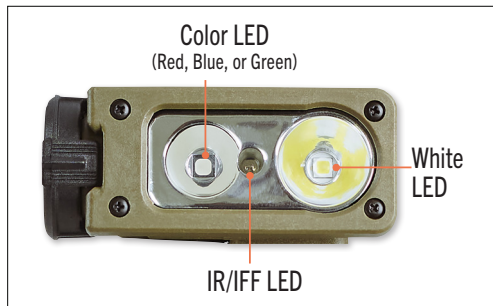

MILITARY MODEL

AVIATION MODEL

USER CONFIGURABLE MODEL

Push button on/off switch and rotary selector knob

Gear clip with integrated helmet mount features

Description	Item #	COO	TAA
Sidewinder X UC (User Configurable) Model - Includes (2) AA alkaline batteries - Coyote	14803	US	YES
Sidewinder X Military Model - White, Red, Blue, IR LEDs - Includes E-Mount and (2) AA alkaline batteries - Coyote	14800	US	YES
Sidewinder X Military Model - White, Red, Blue, IR LEDs - Includes (2) AA alkaline batteries - Coyote	14801	US	YES
Sidewinder X Aviation Model - White, Green, Blue, IR LEDs - Includes MOLLE retainer and (2) AA alkaline batteries - Coyote	14802	US	YES

Size and Weight	Battery
2.4" (6.1 cm); CR123A: 3.3 oz (93.6g) // AA: 4.4 oz (124.7g)	(2) AA alkaline batteries or (1) CR123A lithium for extended operation in extreme temps (-40°F to +150°F)

IR & Color LEDs						
	IR	RED	BLUE	GREEN		
HIGH MODE	LUMENS	50mW	6.5	2.0	8.0	
	CANDELA	---	40	12	83	
	DISTANCE	---	13m	7m	18m	
	RUN TIME Alkaline	40 hrs	50 hrs			
	RUN TIME CR123A	20 hrs	30 hrs			
LOWER MODE	MED 2 (60%)	130 hrs (AA) 65 hrs (CR123A)	100 hrs (AA) // 70 hrs (CR123A)			
	MED 1 (25%)	330 hrs (AA) 170 hrs (CR123A)	250 hrs (AA) // 150 hrs (CR123A)			
	LOW (5%)	600+ hrs (AA) 300+ hrs (CR123A)	300+ hrs (AA) // 200+ hrs (CR123A)			
	STROBE	100+ hrs (AA) // 50+ hrs (CR123A)