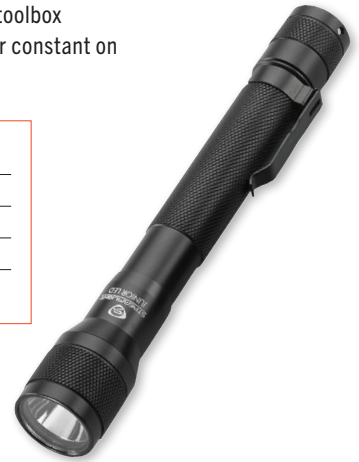

STREAMLIGHT JR.® LED

Handheld AA battery-sized flashlight

- Doesn't take up a lot of space in the toolbox
- Push-button switch for momentary or constant on

LUMENS	225
CANDELA	2,700
DISTANCE	104m
RUN TIME Alkaline	6 hrs
RUN TIME Lithium	10 hrs