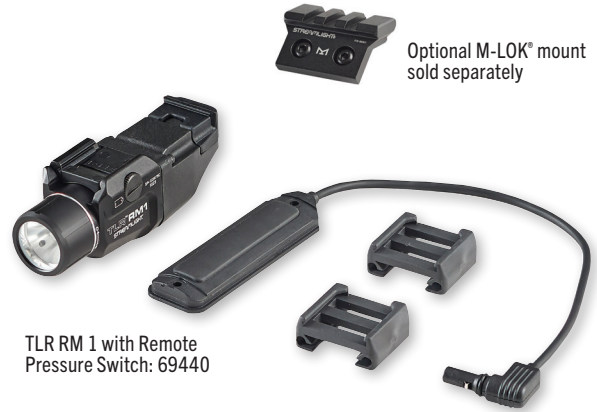

TLR RM 1 with Remote Pressure Switch: 69440

Optional M-LOK® mount sold separately

TLR® RM 2

Low-profile gun light delivers superior performance with a focused, long-range high-candela beam, all while sustaining a powerful lumen output

- Independently operating push-button and remote pressure switches
- System is packaged as a kit
- Front loading batteries

LUMENS	1,000
CANDELA	22,000
DISTANCE	297m
RUN TIME	1.5 hrs
Strobe runs 3 hours