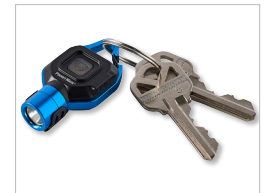

Description	Item #
Pocket Mate - Includes Micro-USB cord - Silver	73300
Pocket Mate - Includes Micro-USB cord - Red	73301
Pocket Mate - Includes Micro-USB cord - Blue	73302
Pocket Mate - Includes Micro-USB cord - Pink	73303

Size and Weight	Battery
2" (5.1 cm); 0.5 oz (14.2g)	Lithium Polymer