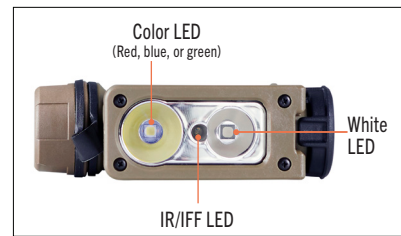

# SIDEWINDER COMPACT® III

Ultra Compact, high-output, multi-fuel flashlight with 185° tilting head

- User Configurable Model Option – White / 2 LED Color Options (choose from Red, Green, or Blue) / IR LEDs
- Pull-to-turn rotary selector knob prevents accidental mode changes and allows selection of LED color
- Durable clip with integral mounting features
- Fits existing Sidewinder mounts and adapters