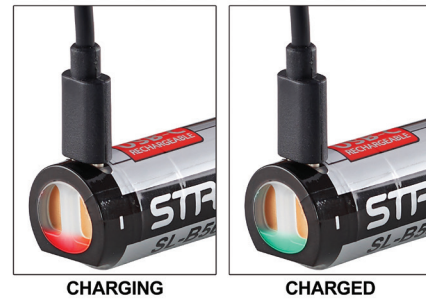

SL-B50® PROTECTED LITHIUM-ION USB RECHARGEABLE BATTERY PACK

The battery that was designed for select Streamlight products

- Features USB-C input and charge status indicators; recharges in 6 hours
- Integrated safety circuit protects battery from overcharge

Description	Item #
SL-B50 Li-Ion USB rechargeable battery pack - 1pk	22111
SL-B50 Li-Ion USB rechargeable battery pack - 2pk	22112
22" (55.88 cm) USB-C Cord	22084

Size and Weight	Battery
3.26" (8.28 cm); 3 oz (85g)	4900mAh SL-B26 protected Li-Ion USB rechargeable battery pack

IMPROVE SUSTAINABILITY & LOWER COST THROUGH STREAMLIGHT RECHARGEABILITY

Switching just one alkaline battery powered flashlight to a Streamlight rechargeable can save hundreds of pounds of carbon emissions and chemical battery waste per year.

99%

Carbon Footprint Reduction
Switching from AA Alkaline
to Rechargeable

42 LBS.

Chemical Battery
Waste Spared from
Landfills

20%

Life Cycle Cost
Savings in the First
Year