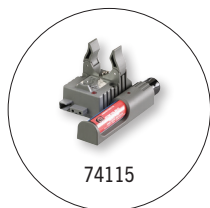

STRION® ACCESSORIES

DESCRIPTION	ITEM #	STRION LED HL / STRION DS LED HL	STRION LED	STRION 2020
6-Unit Bank Charger - 120V	74400	√	√	√
6-Unit Bank Charger - 12V DC	74401	√	√	√
PiggyBack® Charger	74115	√	√	√
Charger Holder	74102	√	√	√
Lithium-ion Battery	74436	√	√	√
Li-ion Battery Stick	74175	√	√	√
12V DC1 Charge Cord	22051	√	√	√
12V DC2 Charge Cord	22050	√	√	√
120V AC Charge Cord	22071	√	√	√
Rail Mount	74200	√	√	√
Vertical Grip	69114	√	√	√
Leather Plain Holster	74059	√	√	√
Leather Weave Holster	74060	√	√	√
Nylon Holster	85905	√	√	√
Tactical Holster	88051	√	√	√
Red Flip Lens	85115	√	√	√
Green Flip Lens	85117	√	√	√
Blue Flip Lens	85116	√	√	√
Red Wand	74903	√	√	√
Yellow Wand	74904	√	√	√
Glow in the Dark Wand	74913	√	√	√