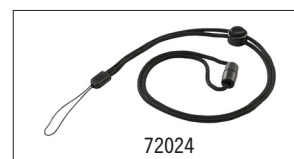

STYLUS PRO® USB // STYLUS PRO® USB UV

IPX4

Rechargeable penlight, ideal for illuminating hard-to-reach spaces

- Recharges in 2.5 hours
- Powers on in “low” mode; press twice for high mode
- UV Model features a purple sleeve for easy identification

WHITE LED	HIGH	LOW
LUMENS	350	90
CANDELA	2,950	840
DISTANCE	109m	58m
RUN TIME	1.5 hrs	3.5 hrs

400NM UV LED	
OUTPUT	250mW
RUN TIME	2.5 hrs

Description	Item #
Stylus Pro USB - 120V AC with holster - Black	66133
Stylus Pro USB - Includes holster - Black	66134
Stylus Pro USB UV - 120V AC with holster - Black	66148
Stylus Pro USB UV - Includes holster - Black	66149

Size and Weight	Battery
5.95" (15.1 cm); 1.8 oz (51g)	Lithium-ion

STYLUS® ACCESSORIES

DESCRIPTION	ITEM #	STYLUS	STYLUS PRO	STYLUS PRO USB
Nylon Holster	66028		✓	
Nylon Holster	66029	✓		✓
USB Power Adapter	22058			✓
40" USB Cord	22070			✓
120V AC USB cord	22077			✓
120V AC Charge Cord	44909			✓
Stylus Pro USB Battery	66143			✓
AAAA Battery Pack - 6pk	65030	✓		
Glare Guard™	65031	✓		
Rubber Sleeve - 6 pk	66155			✓
Lanyard with Push-Button Slide	72024	✓