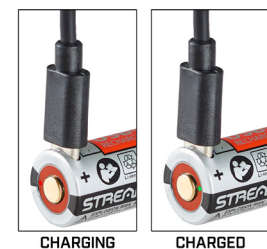

NFPA Meets requirements of NFPA 1900-11.1.11.2 (2024); mounted in upright position