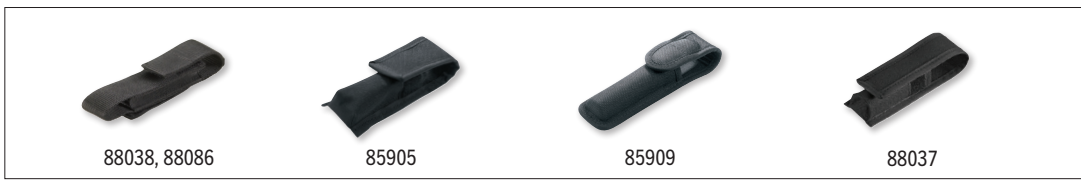

PROTAC® // POLYTAC® ACCESSORIES

DESCRIPTION	ITEM #	PROTAC 1L-1AA	PROTAC 2AA-X USB	PROTAC 2.0	PROTAC 2L-X	PROTAC HL-X	PROTAC HL 6	POLYTAC X	POLYTAC 1X
CR123A Lithium-ion Batteries - 2pk	85175	√			√	√		√	√
CR123A Lithium-ion Batteries - 6pk	85180	√			√	√		√	√
CR123A Lithium-ion Batteries - 12pk	85177	√			√	√		√	√
CR123A Lithium-ion Batteries - 400pk	85179	√			√	√		√	√
120V AC USB Charge Cord	22071				√	√		√	
Li-Ion USB Battery Charge Cradle	22100				√	√		√	
SL-B26 Battery Pack - 1pk	22101				√	√		√	
SL-B26 Battery Pack - 2pk	22102				√	√		√	
SL-B50 Battery Pack - 1pk	22111			√					
SL-B50 Battery Pack - 2pk	22112			√					
SL-B48 Battery Pack	88133						√		
SL-B9 Battery Pack - 2pk	20237								√
SL-B9 Battery Pack - 8pk	20238								√
SL-B9 Battery Pack - 100pk	20239								√
Lithium Polymer Battery Pack	88136		√						
22" (55.88 cm) USB-C Cord	22084		√	√	√	√		√	
"Y" USB-C Cord	22090						√		
Nylon Holster	88037	√							
Nylon Holster	88038		√						
Nylon Holster	88086			√					
Nylon Holster	85905							√	√
Nylon Holster	85909							√	
Red Filter	69115								√
Blue Filter	69116								√
Green Filter	69117								√
IR Filter	69118								√
Flip Lens - Red	85115							√	
Flip Lens - Blue	85116							√	
Flip Lens - Green	85117							√	
Flip Lens - IR	74039							√	
Red Safety Wand	61311								√
Rubber Helmet Strap	99075							√