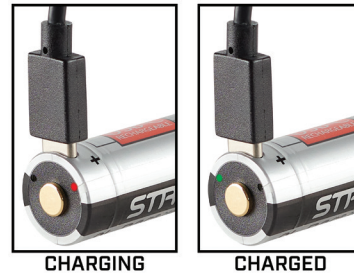

SL-B26® PROTECTED LITHIUM-ION USB RECHARGEABLE BATTERY PACK

The battery that transforms multi-fuel, high performance lighting tools into rechargeable systems

- Features USB-C input and charge status indicators; recharges in 5 hours
- Integrated safety circuit protects battery from overcharge
- Charge via USB source or optional charge cradle

Description	Item #
SL-B26 Li-Ion USB Rechargeable Battery Pack - 1pk	22101
SL-B26 Li-Ion USB Rechargeable Battery Pack - 2pk	22102
SL-B26 Li-Ion USB Rechargeable Battery Pack - 2pk - Box	22104
SL-B26 Li-Ion USB Rechargeable Battery Pack - 8pk	22105
Li-Ion Charge Cradle	22100
Li-Ion Rechargeable Battery Kit - Includes USB cord and (2) SL-B26 battery packs	22010
Li-Ion Battery Pack Kit - 120V AC - Includes (2) SL-B26 battery packs	22011
22" (55.88 cm) Micro USB Cord - For use with charge cradle	22081
40" (101.6) Micro USB Cord - For use with charge cradle	22070
22" (55.88 cm) USB-C Cord	22084
40" (101.6) USB-C Cord	22091

Size and Weight	Battery
Battery: 2.75" (7 cm); 1.7 oz (48g)	2600mAh SL-B26 protected
Cradle: 4.5" (11.4 cm); 2.4 oz (68g)	Li-Ion USB rechargeable battery pack