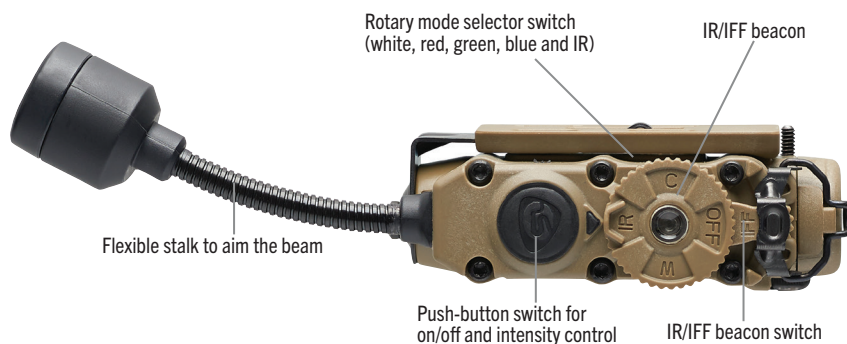

Thumb Screw to lock into ARC rail slot

White, red, green, blue and IR LEDs

The Sidewinder Stalk can be configured to mount on any type of combat, vehicle crew or aviation helmet system and/or MOLLE vest platform, or be directly attached to the brim of a patrol cap.