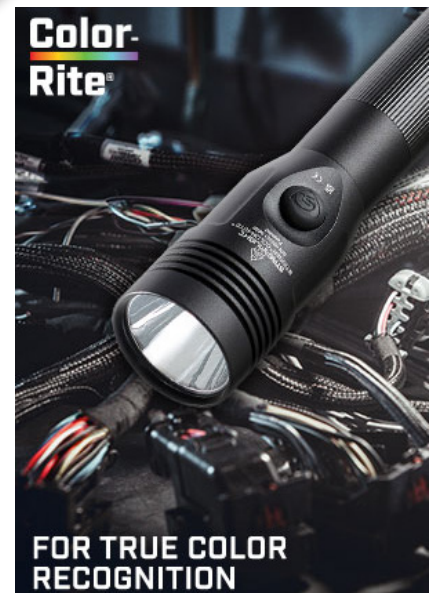

STINGER® COLOR-RITE®

Rechargeable flashlight featuring Streamlight's Color-Rite Technology®

- Provides warm white light that produces a natural balance of color
- 90 CRI LED for true color recognition of wire colors, paint and fine details
- Multi-function, push-button switch: high, medium, low or strobe

	HIGH	MEDIUM	LOW
LUMENS	500	275	140
CANDELA	17,500	9,000	4,500
DISTANCE	265m	190m	134m
RUN TIME	1.5 hrs	2.5 hrs	5 hrs

Strobe runs 3 hours / Color Temperature: 3,000k

**Color-
Rite®**