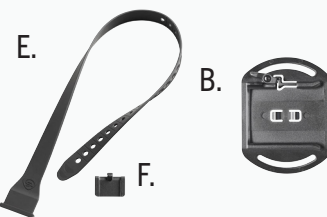

Accessories included: