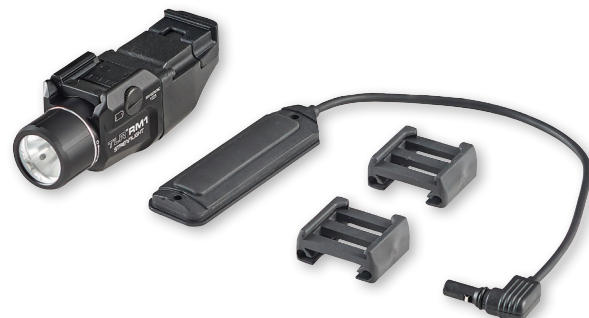

TLR® RM 1 HL-X

COMPACT RAIL MOUNTED LIGHTING SYSTEM

Lightweight and compact, multi-fuel TLR light

- Designed to provide increased candela while maintaining lumen output
- Independently operating push-button and remote pressure switches
- System is packaged as a kit

	SL-B9	CR123A
LUMENS	1,000	500
CANDELA	22,000	11,000
DISTANCE	297m	210m
RUN TIME	30 min	1.5 hrs

Safe Off feature prevents accidental activation; saves batteries

Optional M-LOK® mount sold separately

Description	Item #	COO	TAA
TLR RM 1 HL-X USB - System - Includes straight momentary pressure switch, key kit, USB-C cord and (1) SL-B9 battery pack - Black	69483	US	YES
TLR RM 1 HL-X USB - Light Only - Includes key kit and (1) SL-B9 battery pack - Black	69484	US	YES

Size and Weight	Battery
3.64" (9.25 cm); SL-B9: 3.12 oz (88.5g) // CR123A: 3.02 oz (85.6g)	(1) SL-B9 battery pack or (1) CR123A lithium battery

TLR® RM 1

COMPACT RAIL MOUNTED LIGHTING SYSTEM

Compact light, built for long guns, delivering a powerful, far-reaching beam without sacrificing lumens

- Designed to provide increased candela while maintaining high-lumen output
- Independently operating push-button and remote pressure switches
- System is packaged as a kit

LUMENS	500
CANDELA	11,000
DISTANCE	210m
RUN TIME	1.5 hrs
Strobe runs 3 hours	

Safe Off feature prevents accidental activation; saves batteries

Optional M-LOK® mount sold separately

Description	Item #	COO	TAA
TLR RM 1 - System - Includes remote door switch, remote pressure switch, mounting clips & CR123A lithium battery - Black (image shown to the right)	69440	US	YES
TLR RM 1 - Light Only - Includes key kit & (1) CR123A lithium battery - Black	69441	US	YES
TLR RM 1 - with Dual Remote Switch	69442	US	YES

Size and Weight	Battery
3.64" (9.25 cm); 3.02 oz (85.6g)	(1) CR123A lithium