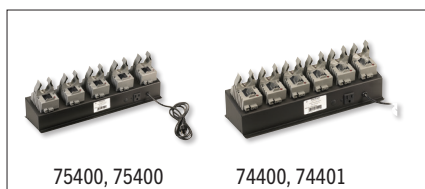

## WORK LIGHT ACCESSORIES

DESCRIPTION	ITEM #	BEARTRAP 360	STRION SWITCHBLADE	STINGER SWITCHBLADE	FLIPMATE	SYCLONE	SYCLONE JR.
Stinger 6 Unit Bank Charger 120V	75400			√			
Strion 6 Unit Bank Charger 12V	74401		√				
Strion 6 Unit Bank Charger 120V	74400		√				
PiggyBack® Charger *batteries and cord sold separately	74115		√				
Smart Charger Holder *cord sold separately	75105			√			
Charger Holder *cord sold separately	74102		√				
Lithium-ion Battery - BearTrap360	61522	√					
Battery Stick - Lithium-ion	74175		√				
Stinger Switchblade Battery	76805			√			
12V DC Adapter	44923	√					
120V USB Charge Cord	22060		√	√			
12V DC1 Charge Cord	22051		√	√			
12V DC2 Charge Cord	22050		√	√			
40" USB Cord	22070		√	√	√	√	√
22" USB Cord	22081		√	√	√	√	√
120V AC USB Charge Cord	22071			√			
120V AC BearTrap Cord	44922	√					