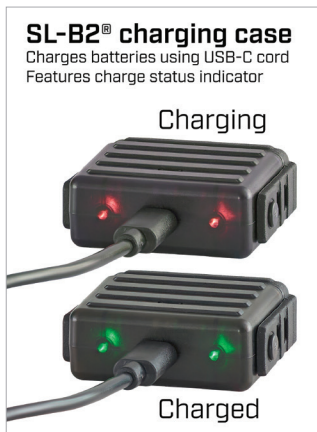

All Rights Reserved. M&P Shield™, GLOCK®, SIG SAUER®, Springfield Armory®, KIMBER®, Colt®, Ruger®, & KAHR® are registered trademarks of Smith & Wesson, GLOCK, Inc., SIG SAUER, Springfield Inc., Colt, Ruger, KIMBER, IP LLC & Saeilo Enterprises, Inc. Streamlight has not sought endorsement of this product from Smith & Wesson®, GLOCK®, Springfield Inc., SIG SAUER®, KIMBER®, KAHR® Arms or Saeilo Enterprises, Inc.

Size and Weight	Battery
2.5" (6.35 cm); 1.12 oz (31.8g) <i>Size & Weight vary by model</i>	(1) SL-B2 battery