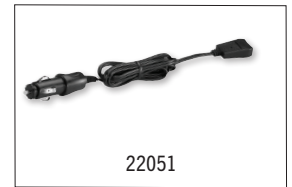

SURVIVOR® ACCESSORIES

DESCRIPTION	ITEM #	SURVIVOR	SURVIVOR X	SURVIVOR X USB	SURVIVOR PIVOT	SURVIVOR PIVOT USB
5 Unit 120V AC Bank Charger	90910		✓		✓	
5 Unit 12V AC Bank Charger	90912		✓		✓	
120V AC Charge Cord	22060					
12V DC2 Charge Cord	22050					
12V DC2 Charge Cord	22051					
Charge Holder	90345	✓	✓		✓	
Lithium-ion Battery - C1D1	90341		✓		✓	
Alkaline/SL-B26 Battery Carrier	90342		✓	✓	✓	✓
Alkaline Battery Cartridge	90542	✓				
NiMH Battery	90339	✓				
SL-B26 Battery Pack - 1pk <i>*For more information on SL-B26 battery pack and bank chargers, turn to pg 107</i>	22101			✓		✓