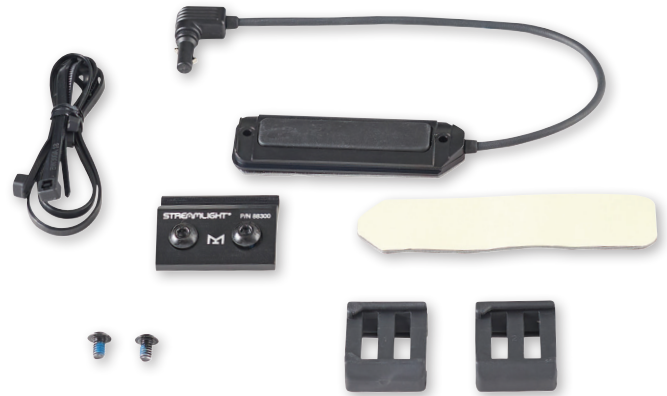

Strobe runs 2.5 hours (CR123A) // 3.5 hours (SL-B26)

**NEW**  
COLOR

Description	Item #
ProTac Rail Mount HL-X Pro - Includes Jack-Cap®, momentary remote switch, remote retaining clips, mounting hardware, M-LOK mount and (2) CR123A lithium batteries - Black	88126
ProTac Rail Mount HL-X Pro USB - Includes Jack-Cap®, M-LOK® kit, momentary switch, hardware kit, 2.5 mm Allen Wrench, (1) SL-B26 battery pack and USB cord - Black	88127
ProTac Rail Mount HL-X Pro USB - Includes Jack-Cap®, M-LOK® kit, momentary switch, hardware kit, 2.5 mm Allen Wrench, (1) SL-B26 battery pack and USB cord - Desert Tan	89028
ProTac Rail Mount HL-X Pro - Light Only - Includes Jack-Cap®, M-LOK mount and (2) CR123A lithium batteries - Black	88128
ProTac Rail Mount HL-X Pro USB - Light Only - Includes Jack-Cap®, M-LOK mount, (1) SL-B26 battery pack and USB cord - Black	88129