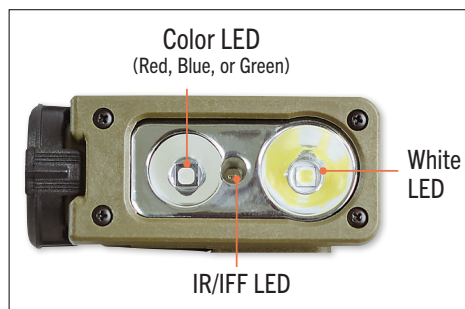

### USER CONFIGURABLE MODEL

(user chooses between red, green, or blue)

Push button on/off switch and rotary selector knob

Gear clip with integrated helmet mount features

Multiple mounting options for your helmet