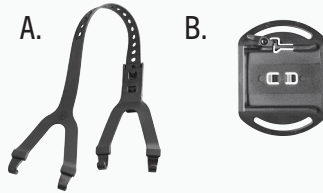

Accessories included: