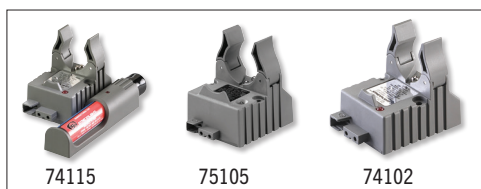

## WORK LIGHT ACCESSORIES

DESCRIPTION	ITEM #	BEARTRAP 360	STRION SWITCHBLADE	STINGER SWITCHBLADE	FLIPMATE	SYCLONE	SYCLONE JR.
Stinger 6 Unit Bank Charger 120V	75400			√			
Strion 6 Unit Bank Charger 12V	74401		√				
Strion 6 Unit Bank Charger 120V	74400		√				
PiggyBack® Charger *batteries and cord sold separately	74115		√				
Smart Charger Holder *cord sold separately	75105			√			
Charger Holder *cord sold separately	74102		√				
Lithium-ion Battery - BearTrap360	61522	√					
Battery Stick - Lithium-ion	74175		√				
Stinger Switchblade Battery	76805			√			
12V DC Adapter	44923	√					
120V USB Charge Cord	22060		√	√			
12V DC1 Charge Cord	22051		√	√			
12V DC2 Charge Cord	22050		√	√			
40" USB Cord	22070		√	√	√	√	√
22" USB Cord	22081		√	√	√	√	√
120V AC USB Charge Cord	22071			√			
120V AC BearTrap Cord	44922	√					