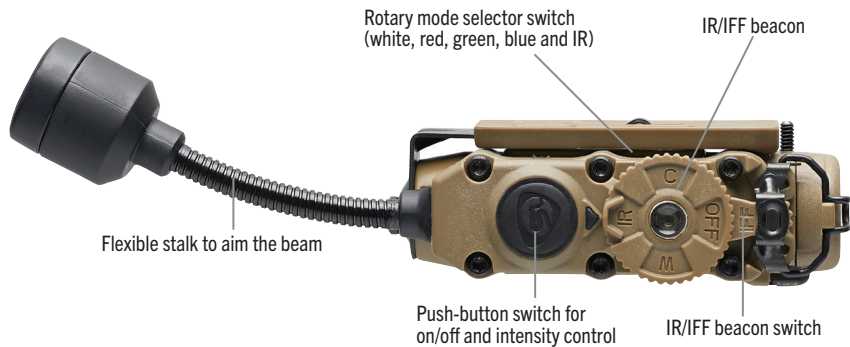

Thumb Screw to lock into ARC rail slot

White, red, green, blue and IR LEDs

Rotary mode selector switch (white, red, green, blue and IR)

IR/IFF beacon

Flexible stalk to aim the beam

Push-button switch for on/off and intensity control