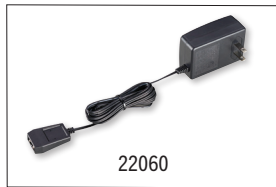

SURVIVOR® ACCESSORIES

DESCRIPTION	ITEM #	SURVIVOR	SURVIVOR X	SURVIVOR X USB	SURVIVOR PIVOT	SURVIVOR PIVOT USB
5 Unit 120V AC Bank Charger	90910		✓		✓	
5 Unit 12V AC Bank Charger	90912		✓		✓	
120V AC Charge Cord	22060					
12V DC2 Charge Cord	22050					
12V DC2 Charge Cord	22051					
Charge Holder	90345	✓	✓		✓	
Lithium-ion Battery - C1D1	90341		✓		✓	
Alkaline/SL-B26 Battery Carrier	90342		✓	✓	✓	✓
Alkaline Battery Cartridge	90542	✓				
NiMH Battery	90339	✓				
SL-B26 Battery Pack - 1pk <i>*For more information on SL-B26 battery pack and bank chargers, turn to pg 107</i>	22101			✓		✓