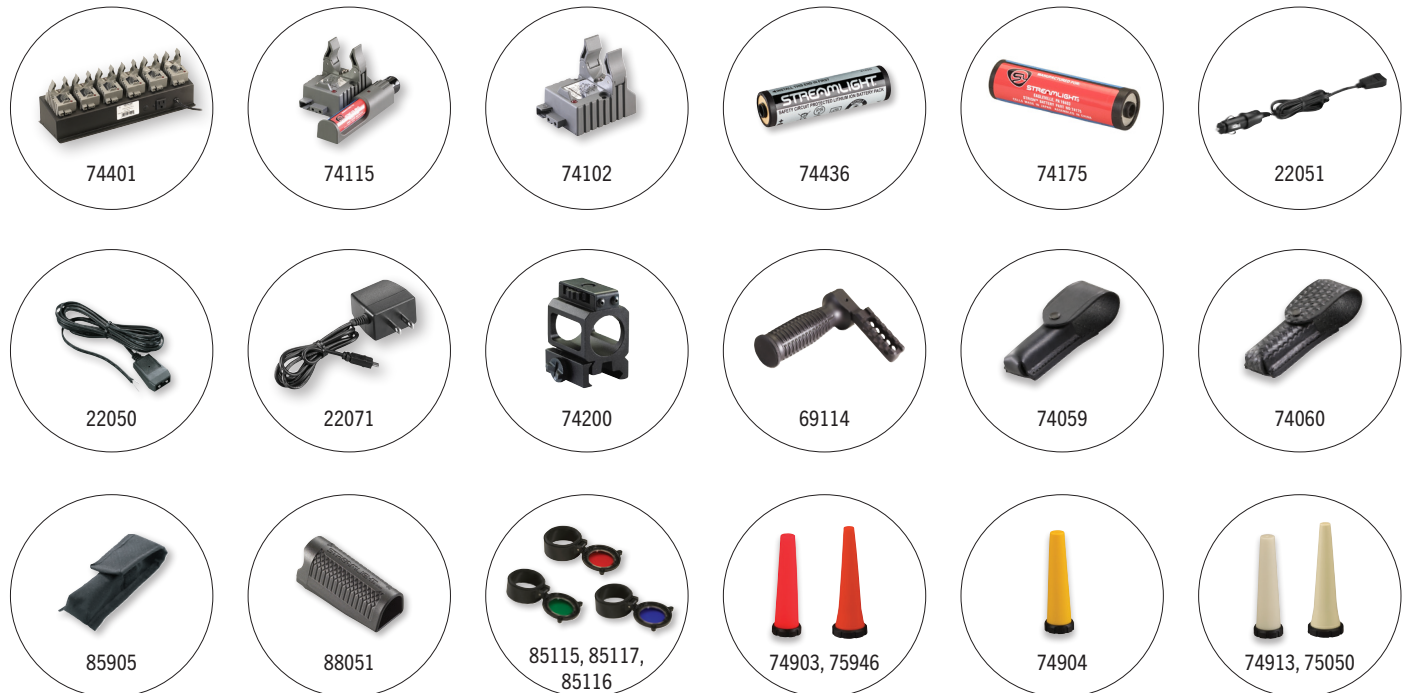

# STRION® LED // STRION® DS

Compact, high performance flashlight that provides good beam distance, peripheral light and long lasting power - all at one exceptional value

- Recharges in 3.5 hours
- High, medium, low and strobe modes
- DS model provides both a tailcap and head switch

LED	HIGH	MEDIUM	LOW
<b>LUMENS</b>	375	175	80
<b>CANDELA</b>	12,000	6,500	3,200
<b>DISTANCE</b>	219m	161m	113m
<b>RUN TIME</b>	2.5 hrs	4.75 hrs	9.5 hrs

Strobe runs 6.5 hours

Description	LED	DS
120V AC/12V DC - 2 Holders - Black	74302	74412
120V AC/12V DC - 1 Holder - Black	74301	74411
120V AC/12V DC PiggyBack - Black	74353	74419
120V AC - Black	74303	74413
120V AC - with Grip Ring - Black	74309	74420
12V DC - Black	74304	74414
Light Only - Black	74300	74410

# STRION® ACCESSORIES

DESCRIPTION	ITEM #	STRION LED HL / STRION DS LED HL	STRION HPL/ STRION DS HPL	STRION LED / STRION DS	STRION 2020
6-Unit Bank Charger - 120V	74400	√	√	√	√
6-Unit Bank Charger - 12V DC	74401	√	√	√	√
PiggyBack® Charger	74115	√	√	√	√
Charger Holder	74102	√	√	√	√
Lithium-ion Battery	74436	√	√	√	√
Li-ion Battery Stick	74175	√	√	√	√
12V DC1 Charge Cord	22051	√	√	√	√
12V DC2 Charge Cord	22050	√	√	√	√
120V AC Charge Cord	22071	√	√	√	√
Rail Mount	74200	√	√	√	√
Vertical Grip	69114	√	√	√	√
Leather Plain Holster	74059	√		√	√
Leather Weave Holster	74060	√		√	√
Nylon Holster	85905	√		√	√
Tactical Holster	88051	√	√	√	√
Red Flip Lens	85115	√		√	√
Green Flip Lens	85117	√		√	√
Blue Flip Lens	85116	√		√	√
Red Wand	74903	√		√	√
Red Wand	75946		√		
Yellow Wand	74904	√		√	√
Glow in the Dark Wand	74913	√		√	√
Glow in the Dark Wand	75950		√		