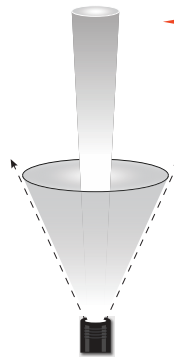

HIGH CANDELA BEAM PATTERN