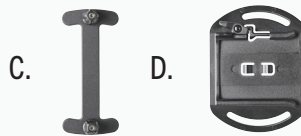

Accessories included: