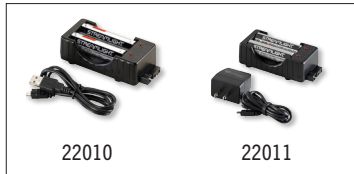

STINGER® ACCESSORIES

DESCRIPTION	ITEM #	STINGER 2020	STINGER 2020 S	STINGER COLOR-RITE	STINGER LED HL // DS LED HL	STINGER HPL // DS HPL	STINGER LED // DS LED	ULTRASTINGER LED	POLYSTINGER LED HAZ-LO	POLYSTINGER LED // DS LED
5-Unit Bank Charger	75400	✓	✓	✓	✓	✓	✓	✓	✓	✓
8-Unit SL-B26 Bank Charger - 120V DC (For more information on SL-B26 Bank Charger, visit page 107)	22024	✓								
SL-B26 Battery Pack Charger Kit, USB (Includes (2) SL-B26 battery packs and USB cord)	22010	✓								
SL-B26 Battery Pack Charger Kit, 120V AC (Includes (2) SL-B26 battery packs and USB cord)	22011	✓								
Smart Charger	75105	✓	✓	✓	✓	✓	✓	✓	✓	✓
PiggyBack® Charger	78119		✓							
PiggyBack® Charger includes batteries	78204		✓							
Smart PiggyBack® Charger	75277			✓	✓	✓	✓			✓
Stinger 2020 S Battery Pack	78118		✓							
Li-Ion Battery Stick	75176			✓	✓	✓	✓			✓
NiMH Battery Stick	75375			✓	✓	✓	✓			✓
NiMH Battery Stick	76375								✓	
NiMH Battery Stick	77375							✓		
SL-B26 Battery Pack - 1pk (For more information on SL-B26 Battery Pack, visit page 107)	22101	✓								
SL-B26 Battery Carrier batteries included	78105	✓								
SL-B26 Battery Carrier batteries NOT included	78106	✓								
12V DC1 Charge Cord	22051	✓	✓	✓	✓	✓	✓	✓	✓	✓
12V DC2 Charge Cord	22050	✓	✓	✓	✓	✓	✓	✓	✓	✓
120V AC Charge Cord	22071	✓	✓	✓	✓	✓	✓	✓	✓	✓
"Y" USB Cord	22082	✓								
Stinger 2020 S Rear Door Kit	78205		✓							
Stinger 2020 S Service Kit	78206		✓