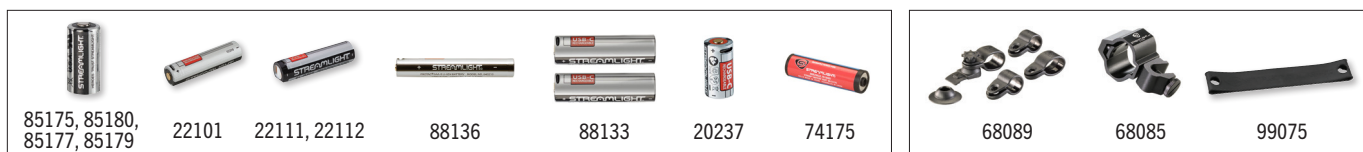

PROTAC® // POLYTAC® ACCESSORIES

DESCRIPTION	ITEM #	PROTAC 1L-1AA	PROTAC 2AA-X USB	PROTAC 2.0 SERIES	PROTAC 2L	PROTAC 2L-X	PROTAC HL	PROTAC HL USB	PROTAC HL-X	PROTAC HPL USB	PROTAC HL 6	POLYTAC 1X	POLYTAC X	
CR123A Batteries - 2pk	85175	✓			✓	✓	✓	✓	✓	✓		✓	✓	✓
CR123A Batteries - 6pk	85180	✓			✓	✓	✓	✓	✓	✓		✓	✓	✓
CR123A Batteries - 12pk	85177	✓			✓	✓	✓	✓	✓	✓		✓	✓	✓
CR123A Batteries - 400pk	85179	✓			✓	✓	✓	✓	✓	✓		✓	✓	✓
SL-B26 Battery Pack - 1pk	22101					✓	✓	✓	✓	✓				✓
SL-B50 Battery Pack - 1pk	22111			✓										
Lithium Polymer Battery Pack	88136		✓											
SL-B48 Battery Pack - 2pk	88133										✓			
SL-B9 Battery Pack	20237											✓		
Lithium-ion Battery	74175						✓	✓		✓				
Li-Ion USB Battery Charge Cradle	22100					✓		✓	✓	✓				✓
120V AC Charge Cord	22071					✓			✓	✓				✓
22" (55.88 cm) USB-C Cord	22084		✓	✓		✓			✓	✓				✓
"Y" USB-C Cord	22090										✓			
Nylon Holster	88036	✓			✓									
Nylon Holster	88038		✓											
Nylon Holster	88043						✓		✓					
Nylon Holster	88086			✓										
Nylon Holster	85905											✓	✓	✓
Tactical Holster	88051						✓	✓						
Helmet Mount	68085												✓	✓
Poly Mount Kit	68089												✓	✓
Filter - Red	69115											✓		✓
Filter - Blue	69116											✓		✓
Filter - Green	69117											✓		✓
Filter - IR	69118											✓		✓
Flip Lens - Red	88115												✓	✓
Flip Lens - Blue	85116												✓	✓
Flip Lens - Green	85117												✓	✓
Flip Lens - IR	74039												✓	✓
Red Safety Wand	88057			✓			✓	✓	✓					
Red Safety Wand	61311							✓				✓		
Red Safety Wand	74903												✓	✓
Yellow Safety Wand	74904												✓	✓
Glow in the Dark Safety Wand	74913												✓	✓
Rubber Helmet Strap	99075												✓	✓