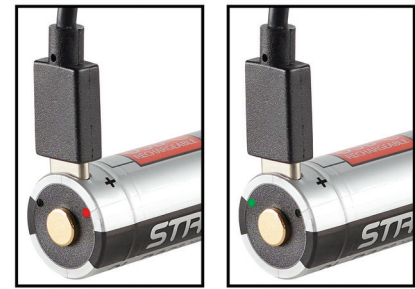

SL-B26® PROTECTED LITHIUM-ION USB RECHARGEABLE BATTERY PACK

The battery that transforms multi-fuel, high performance lighting tools into rechargeable systems

- Features USB-C input and charge status indicators; recharges in 5 hours
- Integrated safety circuit protects battery from overcharge
- Charge via USB source or optional charge cradle

Description	Item #
SL-B26 Li-Ion USB Rechargeable Battery Pack - 1pk	22101
SL-B26 Li-Ion USB Rechargeable Battery Pack - 2pk	22102
SL-B26 Li-Ion USB Rechargeable Battery Pack - 2pk - Box	22104
SL-B26 Li-Ion USB Rechargeable Battery Pack - 8pk	22105
SL-B26 Charge Cradle	22100
SL-B26 Charger Kit - Includes USB Cord and (2) SL-B26 battery packs	22010
SL-B26 Charger Kit - Includes 120V AC and (2) SL-B26 battery packs	22011
40" (106.1 cm) USB Cord - for use with the charger kit	22070
22" (55.88 cm) USB Cord - for use with the charger kit	22081
40" (106.1 cm) USB-C Cord - for use with the SL-B26 battery pack	22091
22" (55.88 cm) USB-C Cord - for use with the SL-B26 battery pack	22084

Size and Weight	Battery
2.75" (7 cm); 1.7 oz (48g) - Battery	2600mAh SL-B26 protected
4.5" (11.4 cm); 2.4 oz (68g) - Cradle	Li-Ion USB rechargeable battery pack

Charge status LEDs:
Red = charging   Green = charged