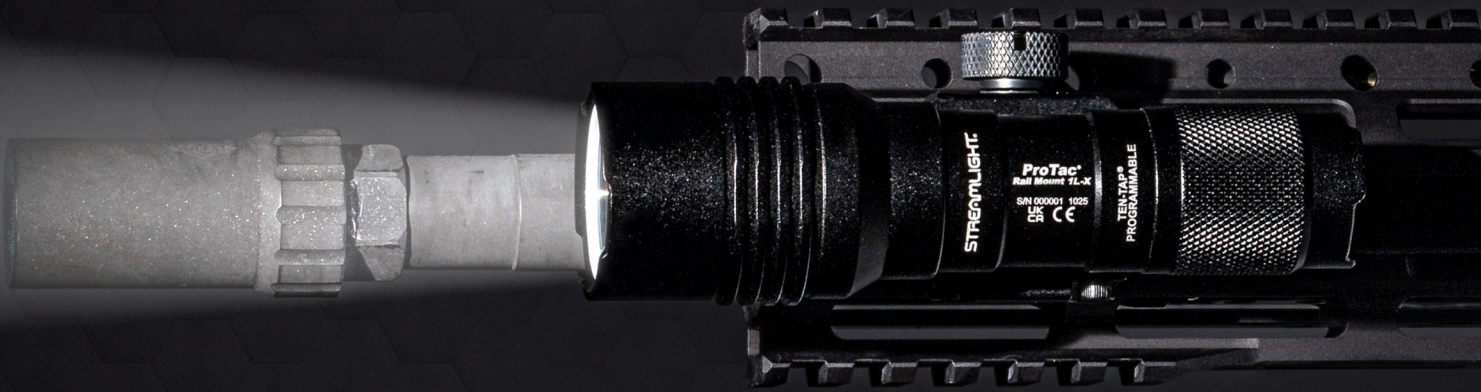

PROTAC® RAIL MOUNT SERIES

PROTAC® RAIL MOUNT 1L-X

// PROTAC® RAIL MOUNT 1L-X PRO

Compact, multi-fuel, high-output tactical light designed for short-barreled rifles, carbines, and submachine guns available in two models

With Remote Pressure Switch installed

With Standard button switch installed

- **1L-X Pro:** Jack-Cap® tailcap switch that offers operational switch redundancy with push-button operation or remote pressure switch operation
- **1L-X:** Uses a standard push button tail switch (as seen in image to the right) for ease of activation without a pressure pad
- TEN-TAP® Programmable
- MIL-STD-1913 Picatinny rail and M-LOK® mounts included