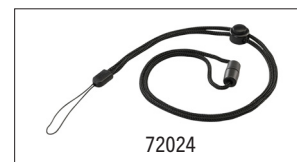

STYLUS® ACCESSORIES

DESCRIPTION	ITEM #	STYLUS	STYLUS PRO	STYLUS PRO USB
Nylon Holster	66028		√	
Nylon Holster	66029	√		√
USB Power Adapter	22058			√
40" USB Cord	22070			√
Stylus Pro USB Battery	66143			√
AAAA Battery Pack - 6 pk	65030	√		
Glare Guard™	65031	√		
Bite Boot™ - 6 pk	66155			√
Lanyard with Push-Button Slide	72024	√