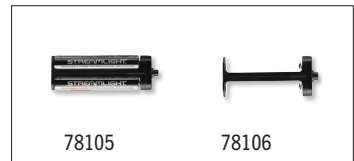

STINGER® ACCESSORIES

DESCRIPTION	ITEM #	STINGER 2020	STINGER 2020 S	STINGER COLOR-RITE	STINGER LED HL // DS LED HL	STINGER HPL // DS HPL	STINGER LED // DS LED	ULTRASTINGER LED	POLYSTINGER LED HAZ-LO	POLYSTINGER LED // DS LED
5-Unit Bank Charger	75400	✓	✓	✓	✓	✓	✓	✓	✓	✓
8-Unit SL-B26 Bank Charger - 120V DC (For more information on SL-B26 Bank Charger, visit page 107)	22024	✓								
SL-B26 Battery Pack Charger Kit, USB (Includes (2) SL-B26 battery packs and USB cord)	22010	✓								
SL-B26 Battery Pack Charger Kit, 120V AC (Includes (2) SL-B26 battery packs and USB cord)	22011	✓								
Smart Charger	75105	✓	✓	✓	✓	✓	✓	✓	✓	✓
PiggyBack® Charger	78119		✓							
PiggyBack® Charger includes batteries	78204		✓							
Smart PiggyBack® Charger	75277			✓	✓	✓	✓			✓
Stinger 2020 S Battery Pack	78118		✓							
Li-Ion Battery Stick	75176			✓	✓	✓	✓			✓
NiMH Battery Stick	75375			✓	✓	✓	✓			✓
NiMH Battery Stick	76375								✓	
NiMH Battery Stick	77375							✓		
SL-B26 Battery Pack - 1pk (For more information on SL-B26 Battery Pack, visit page 107)	22101	✓								
SL-B26 Battery Carrier batteries included	78105	✓								
SL-B26 Battery Carrier batteries NOT included	78106	✓								
12V DC1 Charge Cord	22051	✓	✓	✓	✓	✓	✓	✓	✓	✓
12V DC2 Charge Cord	22050	✓	✓	✓	✓	✓	✓	✓	✓	✓
120V AC Charge Cord	22071	✓	✓	✓	✓	✓	✓	✓	✓	✓
"Y" USB Cord	22082	✓								
Stinger 2020 S Rear Door Kit	78205		✓							
Stinger 2020 S Service Kit	78206		✓