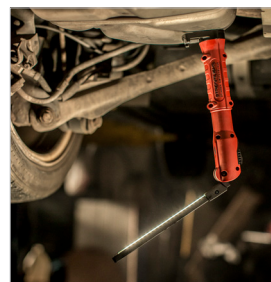

COOL WHITE	HIGH CRI (90)	UV LED
LUMENS	800	600	500 mW
RUN TIME	3.75 hrs	3.75 hrs	15 hrs

Description	Item #
Stinger Switchblade - 120V/100V AC - 1 holder - Red	76801
Stinger Switchblade - with USB cord - Red	76800

Size and Weight	Battery
Folded - 9.8" (24.89 cm); Extended - 17" (43.18 cm); 17.1 oz (485g)	Lithium-ion