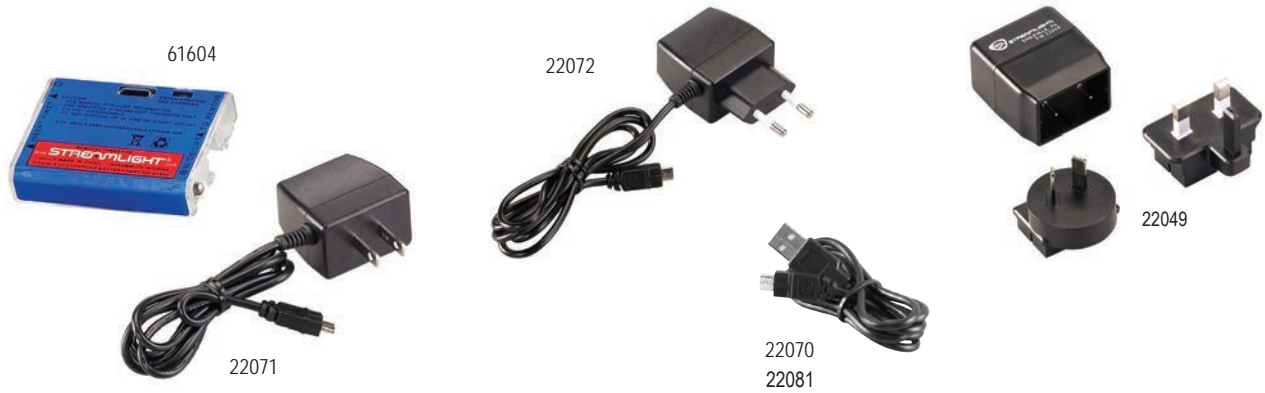

Output/Run Time Spot and flood beams with low and high modes:

Spot:

High: 125 lumens; 1,700 candela; 82m beam; runs 3.5 hours (lithium polymer); 6 hours (alkaline)

Low: 30 lumens; 400 candela; 40m beam; runs 10 hours (lithium polymer); 18 hours (alkaline)

Flood:

High: 125 lumens; 250 candela; 31m beam; runs 3.5 hours (lithium polymer); 6 hours (alkaline)

Low: 30 lumens; 70 candela; 4m beam; runs 10 hours (lithium polymer); 18 hours (alkaline)

Switch: Multi-function push button switch. Low, Medium, High and Off. Remembers last mode used; defaults to low beam when powering on.

Battery Dual-fuel: Powered by USB rechargeable lithium polymer battery; also accepts three AAA alkaline or lithium back-up batteries

Features

- Spot and flood beam patterns
- IPX4 water resistant
- 2m impact resistance tested
- 60° tilting head
- Includes USB cord, and adjustable elastic and hard hat straps

Item	UPC	Part #
Double Clutch USB - Yellow	080926-61600-4	61600
Double Clutch USB - Black	080926-61601-1	61601
Double Clutch USB - 120V AC - Yellow	080926-61602-8	61602
Double Clutch USB - 120V AC - Black	080926-61603-5	61603
Double Clutch USB - 230V AC - Yellow	080926-61610-3	61610
Double Clutch USB - 230V AC - Black	080926-61611-0	61611
Double Clutch USB - 240V AC - Yellow	080926-61605-9	61605
Double Clutch USB - 240V AC - Black	080926-61606-6	61606
Double Clutch - Alkaline - Yellow	080926-61607-3	61607
Double Clutch - Alkaline - Black	080926-61608-0	61608
Lithium polymer battery	080926-61604-2	61604
120V AC USB Cord	080926-22071-3	22071
230V AC USB Cord	080926-22072-0	22072
240V AC USB plug	080926-22049-2	22049
40" (101cm) USB Cord A to Micro	080926-22070-6	22070
USB A TO USB MICRO 22" (55.88 cm)	080926-22081-2	22081