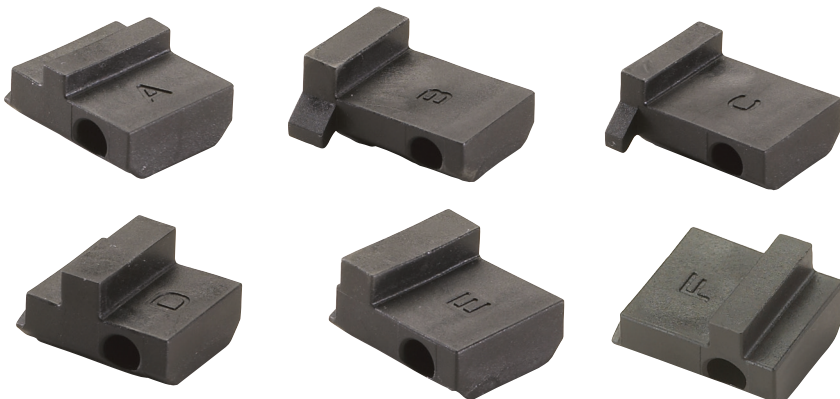

SIG SAUER

- GSR KEY "E"
- P200 SERIES (220, 2022, etc.)
KEY "E"

SMITH & WESSON

- TSW (with riveted rail) KEY "C"
- 99 KEY "C"
- M&P (all sizes) KEY "E"

SPRINGFIELD

- XD (sub-compact) KEY "A"
- SPRINGFIELD XD KEY "A"
(full-size frame with two grooves)
- XD KEY "C"
(full frame with one locking groove)
- 1911 OPERATOR KEY "E"

TAURUS

- PT609 PRO KEY "A"

WALTHER

- PPS KEY "A"
- P22 KEY "F"

1913 PICATINNY RAIL

- All KEY "E"

This list represents only handguns checked by Streamlight.
The TLR-4/TLR-4 will fit many other guns with Glock or Picatinny style rails.