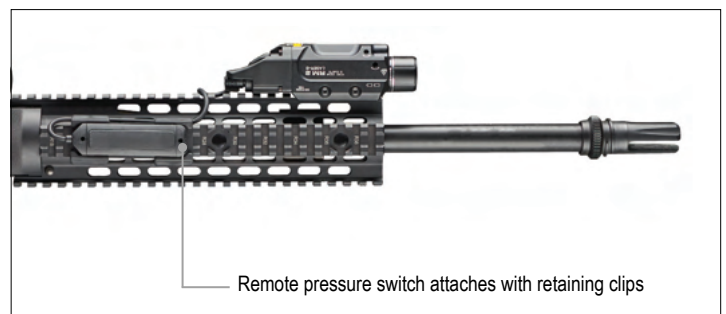

The low-profile TLR RM 2 Laser-G with green laser features an HPL face cap for a longer reaching, tighter beam. It's designed to produce more candela while maintaining lumen output.

Independently operating push-button and remote pressure switches provide the security of knowing you'll always have light.

1,000 lumens; 22,000 candela; 297m beam; runs 1.5 hours (LED only or LED/Laser); runs 11 hours (Laser only)

User-enabled strobe function; runs 3 hours (strobe)

Features HPL face cap for a longer reaching, tighter beam - produces more candela while maintaining the lumen output

Uses two CR123A lithium batteries (included)

Durable anodized machined aircraft aluminum construction

IPX4; water-resistant

4.97" (12.6 cm); 5.11 oz (144.7 g) with batteries

Limited Lifetime Warranty
Visit streamlight.com for full warranty information