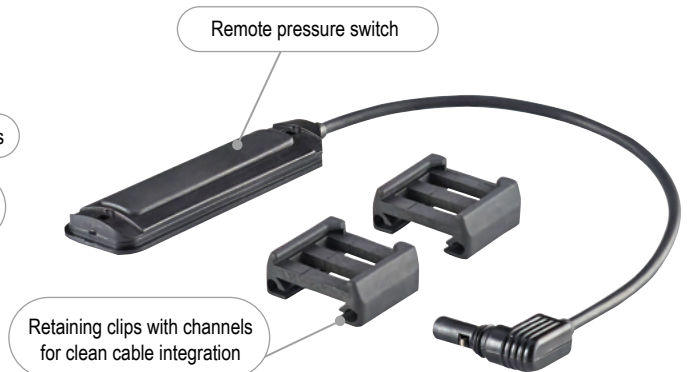

The low-profile TLR RM 2 Laser-G with green laser features an HPL face cap for a longer reaching, tighter beam. It's designed to produce more candela while maintaining lumen output.

Independently operating push-button and remote pressure switches provide the security of knowing you'll always have light.

1,000 lumens; 22,000 candela; 297m beam; runs 1.5 hours (LED only or LED/Laser); runs 11 hours (Laser only)

User-enabled strobe function; runs 3 hours (strobe)

Features HPL face cap for a longer reaching, tighter beam - produces more candela while maintaining the lumen output

Uses two CR123A lithium batteries (included)

Durable anodized machined aircraft aluminum construction

IPX4; water-resistant

4.97" (12.6 cm); 5.11 oz (144.7 g) with batteries

Limited Lifetime Warranty
Visit streamlight.com for full warranty information

#69453 - TLR RM 2 Laser-G - Includes rail locating keys, remote pressure switch, mounting clips & two CR123A batteries - Box

#69454 - TLR RM 2 Laser-G - Includes rail locating keys & two CR123A batteries - Box