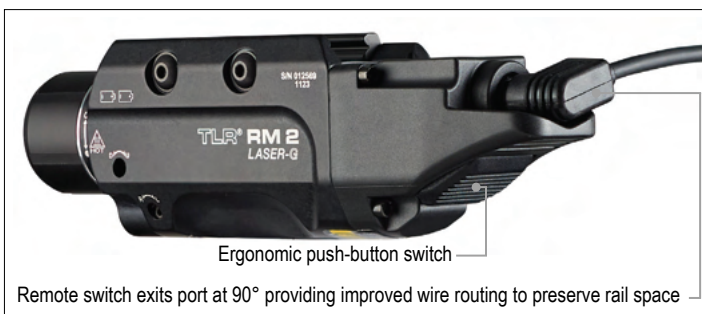

The low-profile TLR RM 2 Laser-G with green laser features an HPL face cap for a longer reaching, tighter beam. It's designed to produce more candela while maintaining lumen output.

Independently operating push-button and remote pressure switches provide the security of knowing you'll always have light.

1,000 lumens; 22,000 candela; 297m beam; runs 1.5 hours (LED only or LED/Laser); runs 11 hours (Laser only)

User-enabled strobe function; runs 3 hours (strobe)

Features HPL face cap for a longer reaching, tighter beam - produces more candela while maintaining the lumen output

Uses two CR123A lithium batteries (included)

Durable anodized machined aircraft aluminum construction

IPX4; water-resistant

4.97" (12.6 cm); 5.11 oz (144.7 g) with batteries

Limited Lifetime Warranty
Visit streamlight.com for full warranty information