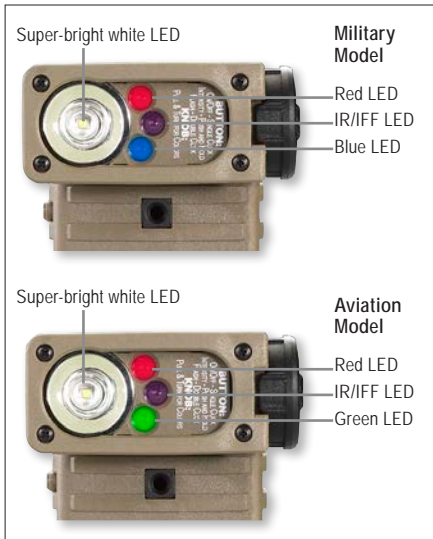

The Sidewinder meets a variety of hands-free illumination requirements with various color LEDs each with different outputs. 185° articulating head aims the beam. Designed for easy mode selection even with gloved hands.

Meets MIL-STD-810F, METHOD 512.4.

Attaches to back of helmet

Attaches to MOLLE with pocket clip or MOLLE strap

One switch for On-Off, dimming and mode selection functions
 Pull-to-turn locking rotary color selector knob with tactile indicator for easy operation with gloves

Powered by two "AA" alkaline batteries (included)
 Also accepts two "AA" lithium batteries for extended operation in extreme temperatures (-40° F to +150° F)

Battery polarity indicators for easy replacement in the dark

All run time to 10% of initial output level. Illumination output electronically regulated.

High-impact super tough nylon construction offers exceptional durability and weather resistance

IPX7 waterproof to 1m for 30 minutes;
 3 meter multiple orientation impact resistance tested